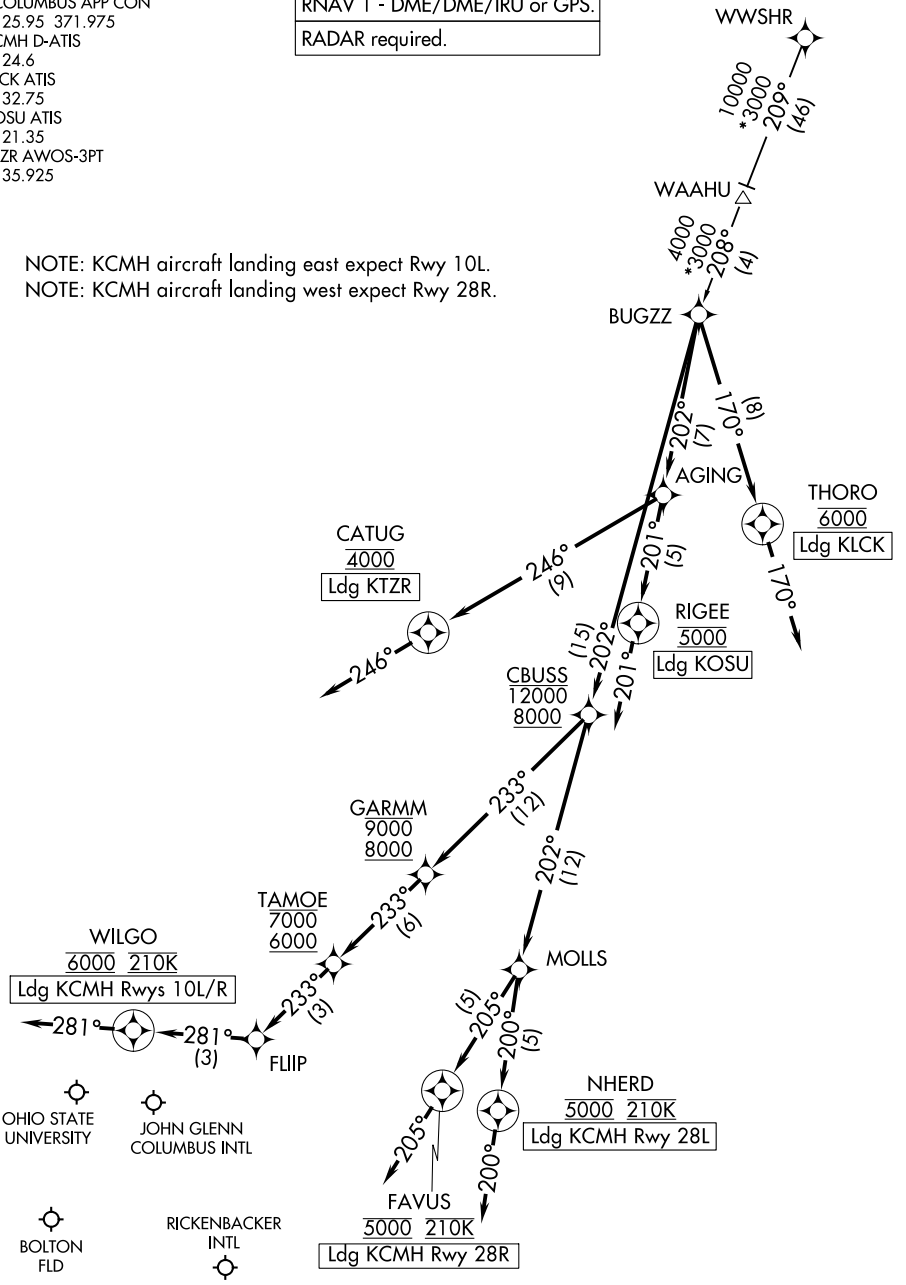

CBUSS TWO ARRIVAL (RNAV)

COLUMBUS, OHIO

COLUMBUS APP CON
 125.95 371.975
 CMH D-ATIS
 124.6
 LCK ATIS
 132.75
 OSU ATIS
 121.35
 TZR AWOS-3PT
 135.925

RNAV 1 - DME/DME/IRU or GPS.
 RADAR required.

NOTE: KCMH aircraft landing east expect Rwy 10L.
 NOTE: KCMH aircraft landing west expect Rwy 28R.

(NARRATIVE ON FOLLOWING PAGE)

NOTE: Chart not to scale.

CBUSS TWO ARRIVAL (RNAV)

COLUMBUS, OHIO