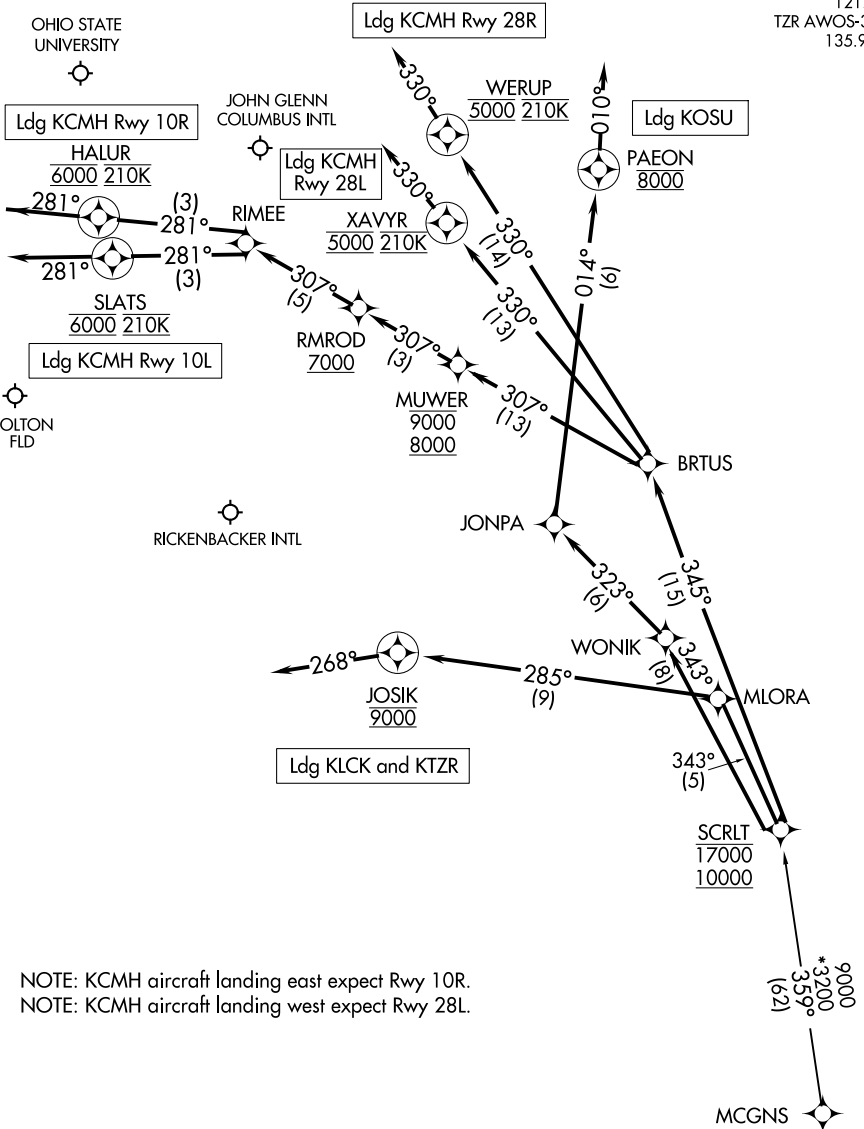

SCRLT ONE ARRIVAL (RNAV)

COLUMBUS, OHIO

RNAV 1 - DME/DME/IRU or GPS.
RADAR required.

COLUMBUS APP CON 134.0
 CMH D-ATIS 124.6
 LCK ATIS 132.75
 OSU ATIS 121.35
 TZR AWOS-3PT 135.925

EC-2, 22 FEB 2024 to 21 MAR 2024

EC-2, 22 FEB 2024 to 21 MAR 2024

(NARRATIVE ON FOLLOWING PAGE)

NOTE: Chart not to scale.

SCRLT ONE ARRIVAL (RNAV)

COLUMBUS, OHIO