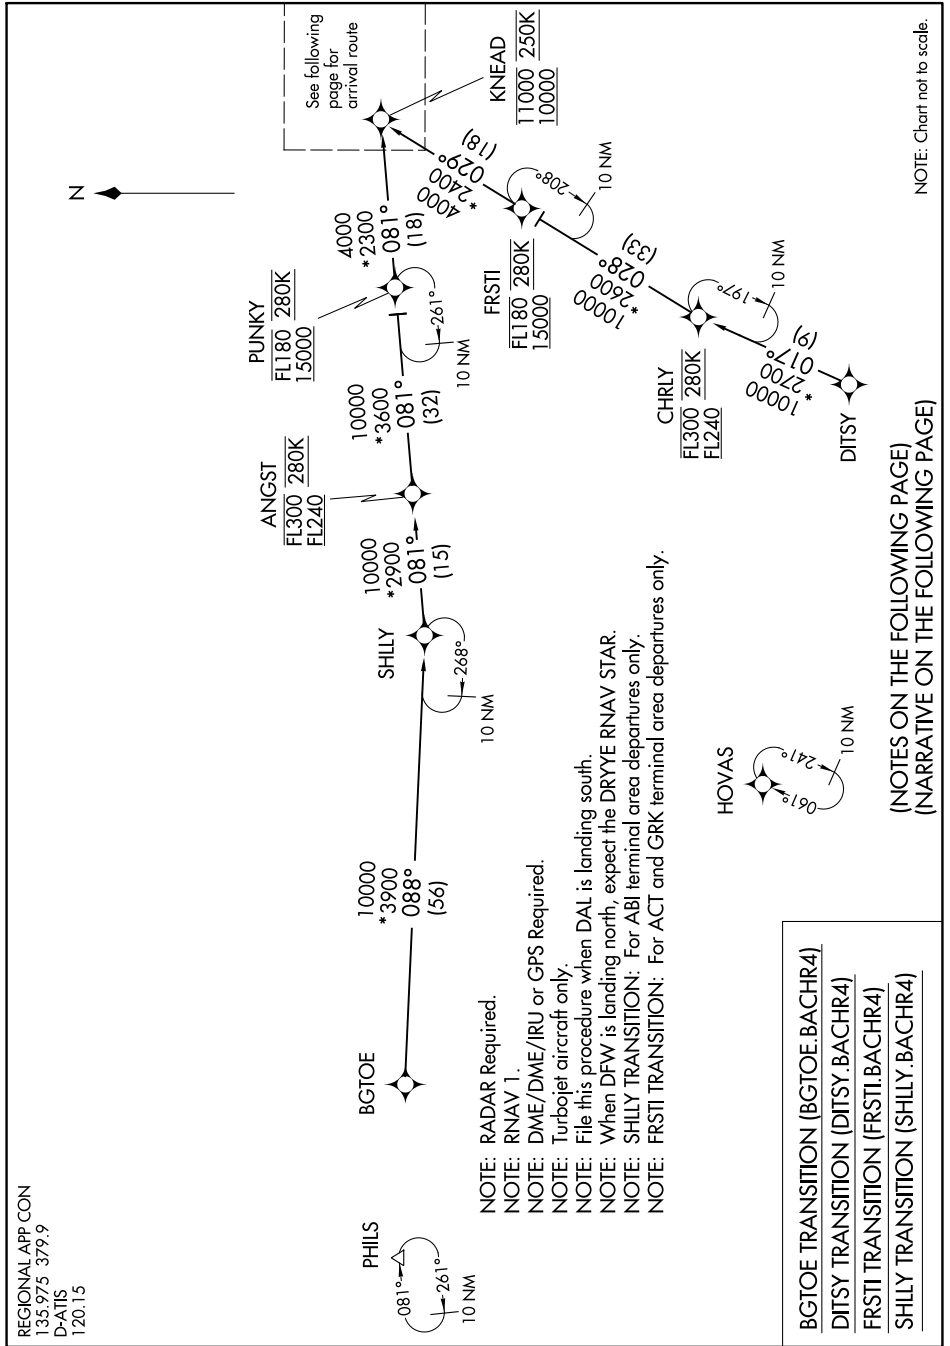

BACHR FOUR ARRIVAL (RNAV) Transition Routes

SC-2, 22 FEB 2024 to 21 MAR 2024

REGIONAL APP CON  
135.975 379.9  
D-ATIS  
120.15

BACHR FOUR ARRIVAL (RNAV) Transition Routes  
(KNEAD.BACHR4) 26MAY16

- BGTOE TRANSITION (BGTOE.BACHR4)
- DITSY TRANSITION (DITSY.BACHR4)
- FRSTI TRANSITION (FRSTI.BACHR4)
- SHILLY TRANSITION (SHILLY.BACHR4)

(NOTES ON THE FOLLOWING PAGE)  
(NARRATIVE ON THE FOLLOWING PAGE)

SC-2, 22 FEB 2024 to 21 MAR 2024