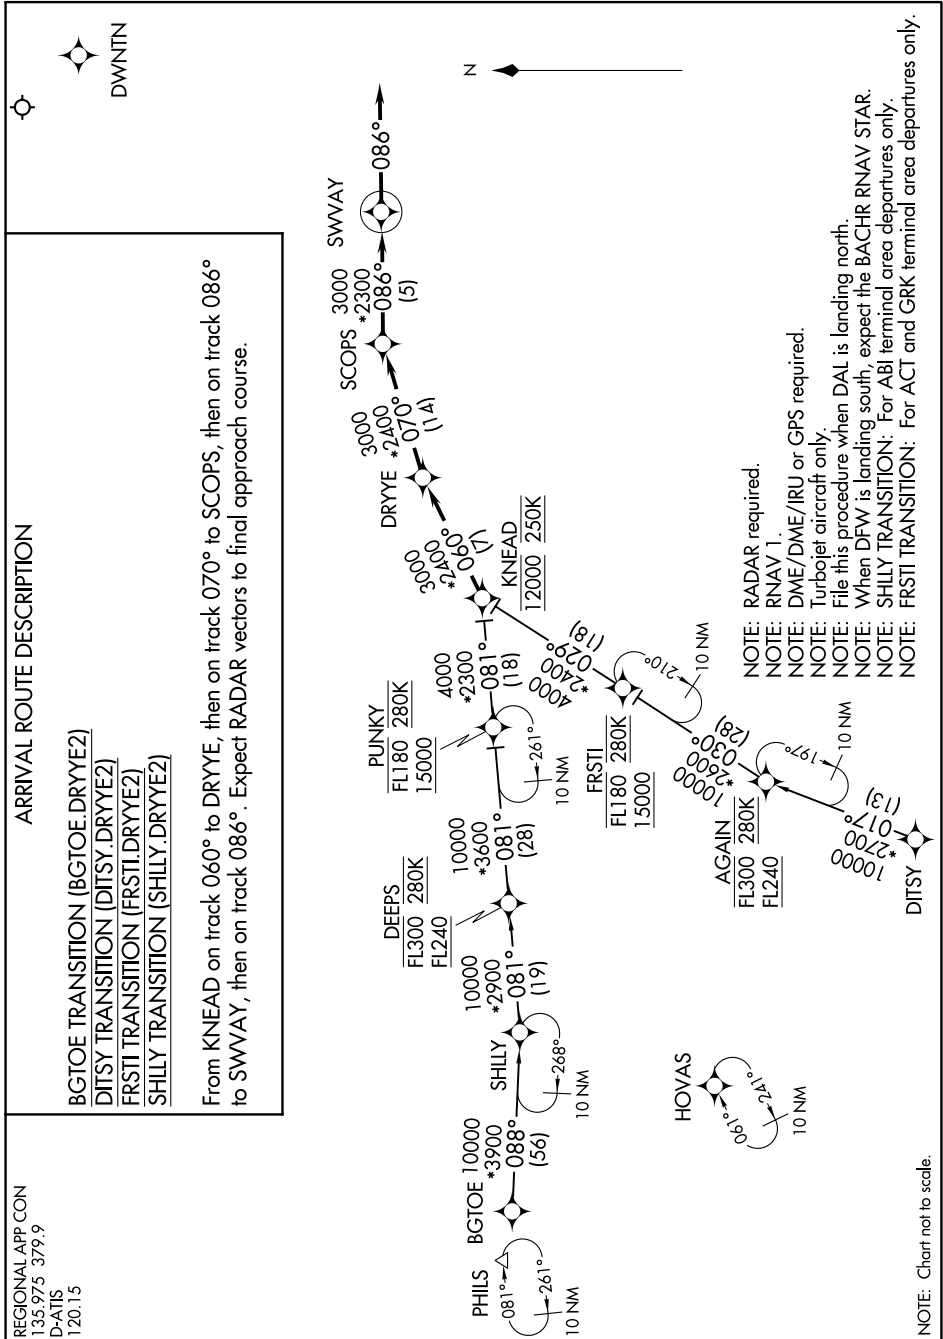

DRYYE TWO ARRIVAL (RNAV)

SC-2, 22 FEB 2024 to 21 MAR 2024

ARRIVAL ROUTE DESCRIPTION

- BGTOE TRANSITION (BGTOE.DRYYE2)
- DITSY TRANSITION (DITSY.DRYYE2)
- FRSTI TRANSITION (FRSTI.DRYYE2)
- SHILLY TRANSITION (SHILLY.DRYYE2)

From KNEAD on track 060° to DRYYE, then on track 070° to SCOPs, then on track 086° to SWWAY, then on track 086°. Expect RADAR vectors to final approach course.

REGIONAL APP CON
135.975 379.9
D-4115
120.15

DRYYE TWO ARRIVAL (RNAV)

(KNEAD.DRYYE2) 22JUN17

SC-2, 22 FEB 2024 to 21 MAR 2024