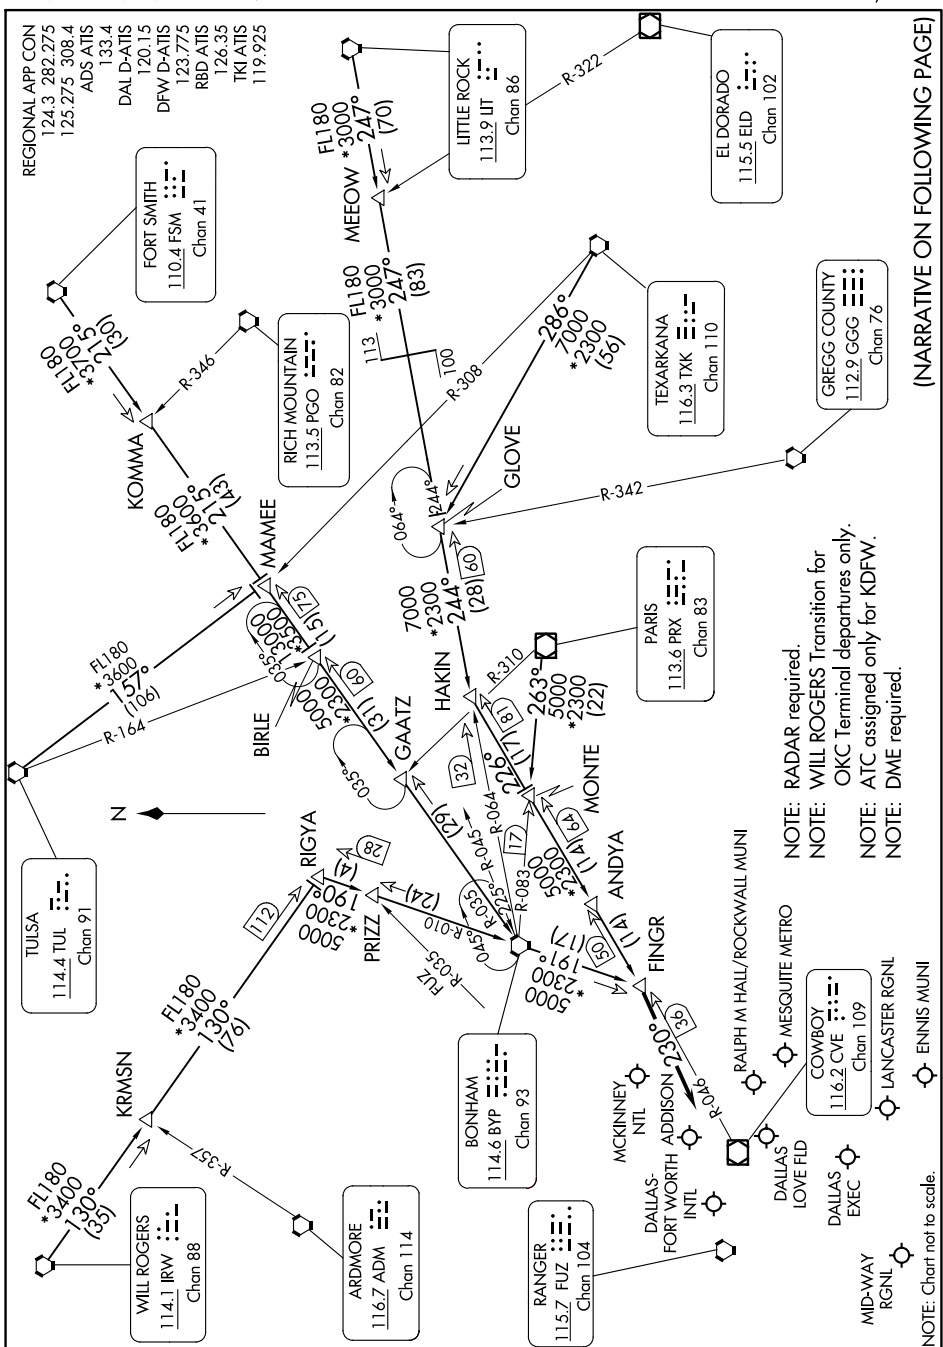

FINGR NINE ARRIVAL

(NARRATIVE ON FOLLOWING PAGE)

SC-2, 22 FEB 2024 to 21 MAR 2024

SC-2, 22 FEB 2024 to 21 MAR 2024

FINGR NINE ARRIVAL

NOTE: Chart not to scale.