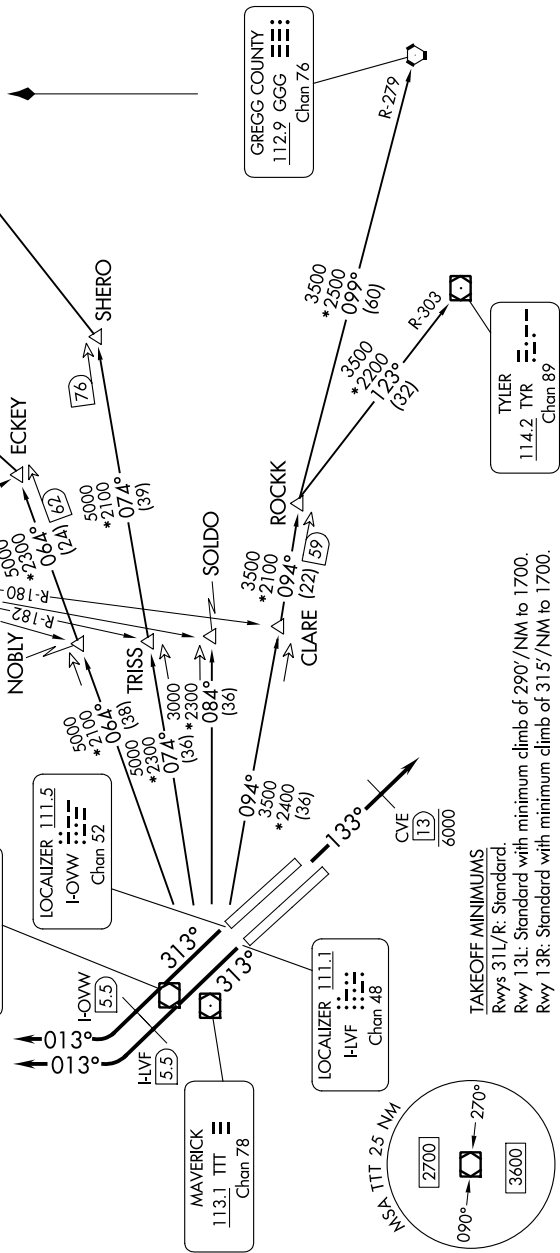

GARLAND FIVE DEPARTURE

SC-2, 22 FEB 2024 to 21 MAR 2024

REGIONAL DEP CON
118.55 290.35
D-ATIS
120.15
CLNC DEL
127.9
CPDLC
GND CON
121.75 348.6
LOVE TOWER
123.7 239.3

**TOP ALTITUDE:
RWYS 13L/R:
8000
RWYS 31L/R:
ASSIGNED BY ATC**

NOTE: SOLDO Transition: ATC assigned.

RADAR and DME required.

TEXARKANA
116.3 TKX
Chan 110

PARIS
113.6 PRX
Chan 83

BONHAM
114.6 BYP
Chan 93

COWBOY
116.2 CVE
Chan 109

LOCALIZER 111.5
I-0VW
Chan 52

MAVERICK
113.1 TTT
Chan 78

LOCALIZER 111.1
I-HVF
Chan 48

GREGG COUNTY
112.9 GGG
Chan 76

TYLER
114.2 TYR
Chan 89

(CONTINUED ON FOLLOWING PAGE)

SC-2, 22 FEB 2024 to 21 MAR 2024

GARLAND FIVE DEPARTURE

NOTE: Chart not to scale.