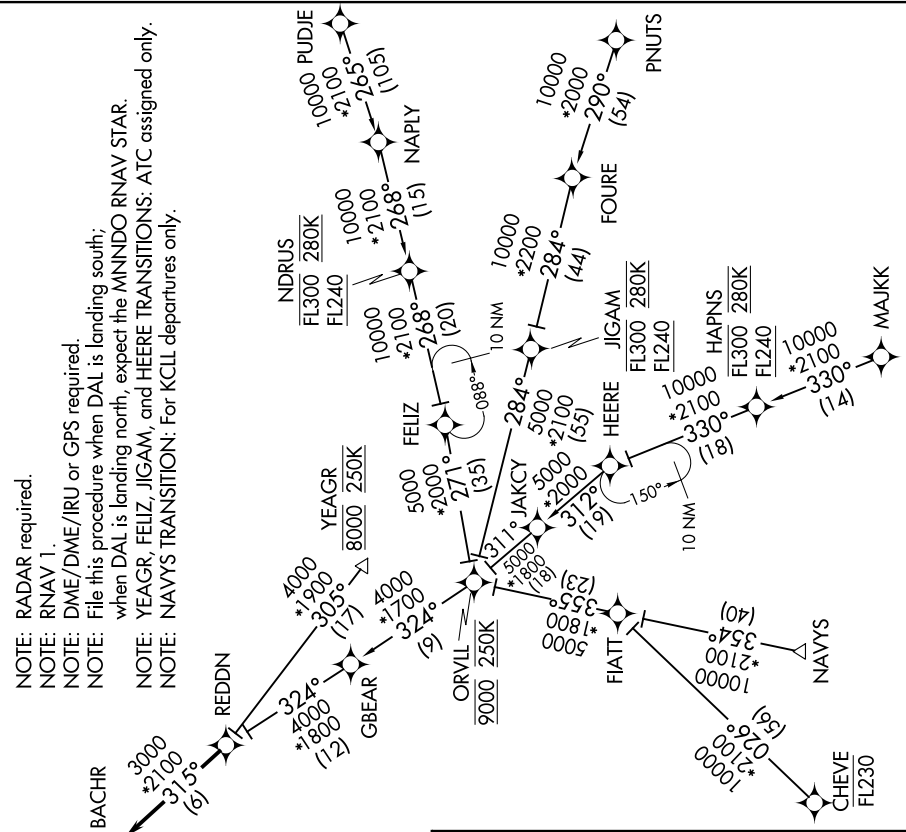

REDDN FOUR ARRIVAL (RNAV)

SC-2, 22 FEB 2024 to 21 MAR 2024

REGIONAL APP CON
 125.27 308.4
 125.025 263.025
 D-ATIS
 120.15

NOTE: RADAR required.

NOTE: RNAV 1.

NOTE: DME/DME/IRU or GPS required.

NOTE: File this procedure when DAL is landing south;

NOTE: when DAL is landing north, expect the MNINDO RNAV STAR.

NOTE: YEAGR, FELIZ, JIGAM, and HEERE transitions: ATC assigned only.

NOTE: NAVYS TRANSITION: For KCLL departures only.

NOTE: Chart not to scale.

From REDDN on track 31.5° to BACHR, then on track 31.5°. Expect RADAR vectors to find approach course.

SC-2, 22 FEB 2024 to 21 MAR 2024

REDDN FOUR ARRIVAL (RNAV)

(REDDN.REDDN4) 26MAY16