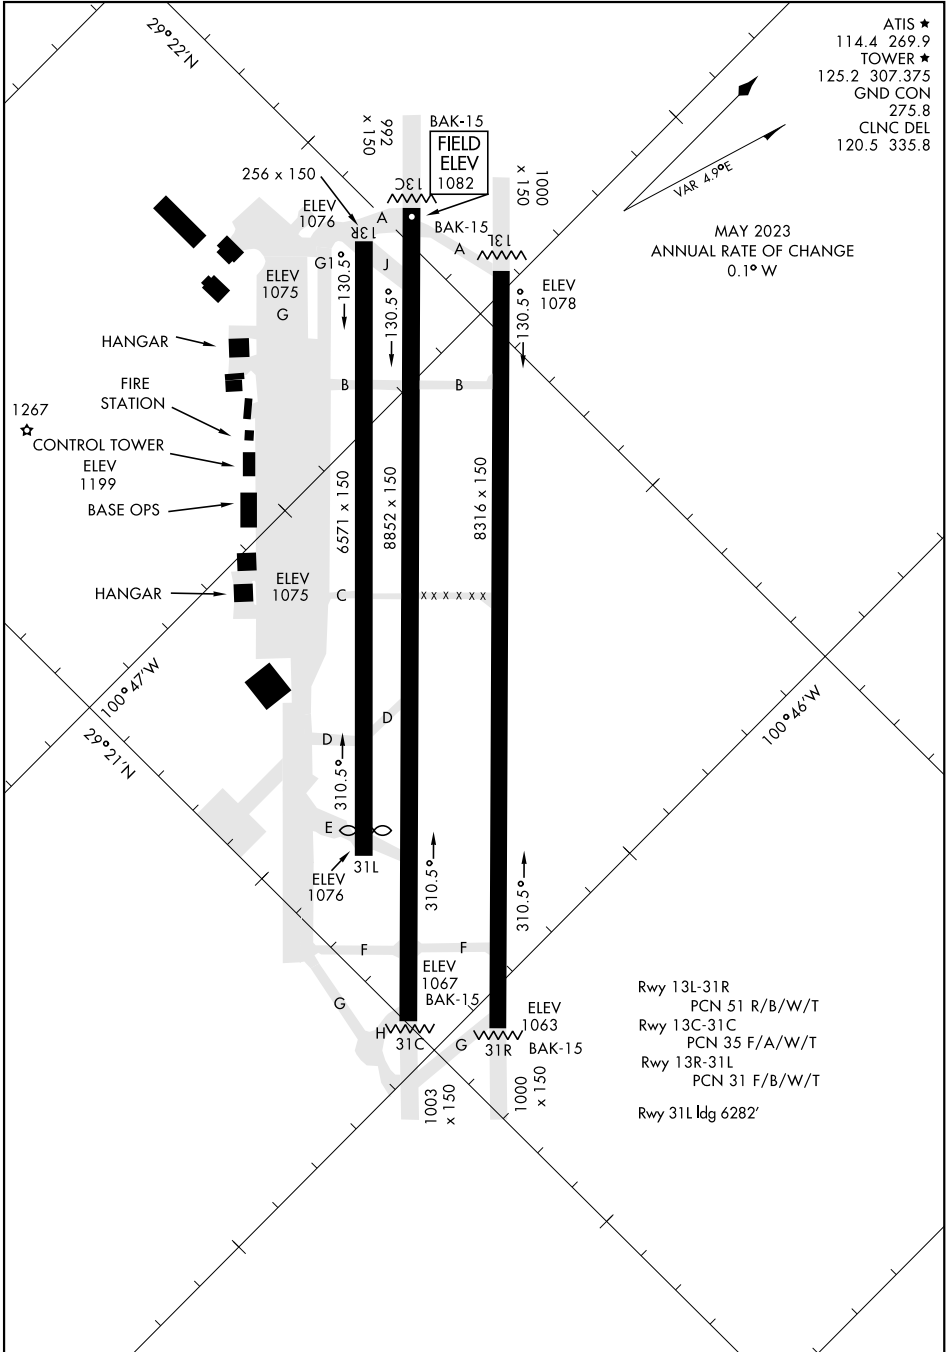

AIRPORT DIAGRAM

AL-111 [USAF]

LAUGHLIN AFB (KDLF)

DEL RIO, TEXAS

- ATIS ★ 114.4 269.9
- TOWER ★ 125.2 307.375
- GND CON 275.8
- CLNC DEL 120.5 335.8

MAY 2023
ANNUAL RATE OF CHANGE
0.1° W

SC-3, 22 FEB 2024 to 21 MAR 2024

SC-3, 22 FEB 2024 to 21 MAR 2024

AIRPORT DIAGRAM

DEL RIO, TEXAS

LAUGHLIN AFB (KDLF)