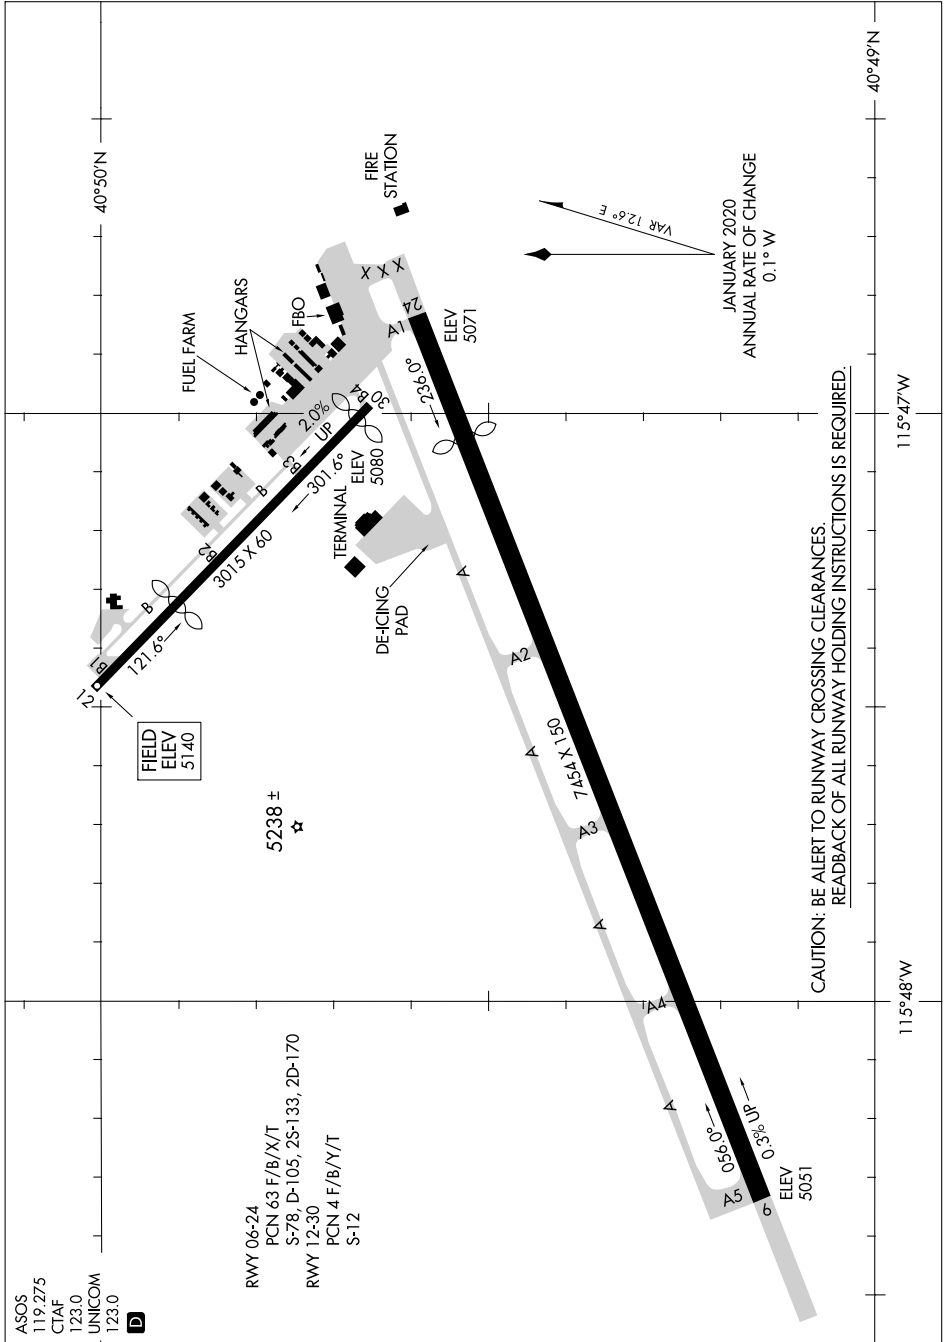

# AIRPORT DIAGRAM

AL-129 (FAA)

ELKO RGNL (EKO)  
ELKO, NEVADA

SW-4, 22 FEB 2024 to 21 MAR 2024

ASOS  
119.275  
CTAF  
123.0  
UNICOM  
123.0  
D

RWY 06-24  
PCN 63 F/B/X/T  
S-78, D-105, 2S-133, 2D-170  
RWY 12-30  
PCN 4 F/B/Y/T  
S-12

# AIRPORT DIAGRAM

ELKO, NEVADA  
ELKO RGNL (EKO)

SW-4, 22 FEB 2024 to 21 MAR 2024