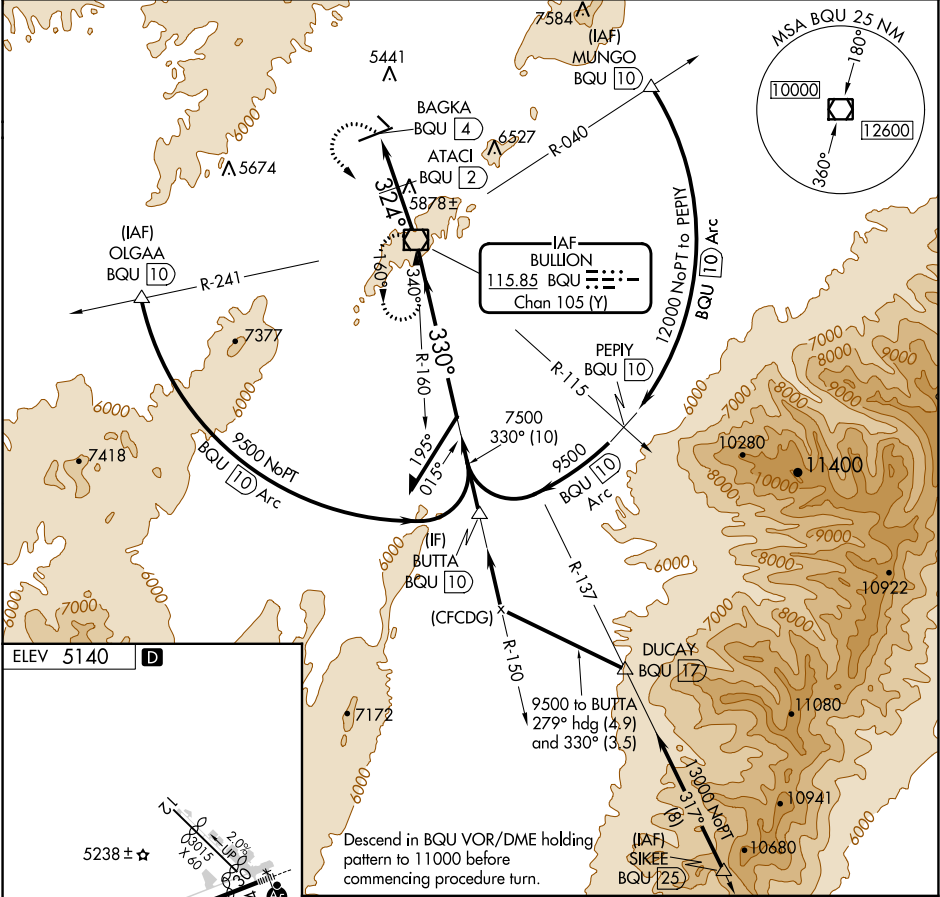

VOR/DME BQU 115.85 Chan 105 (Y)	APP CRS 324°	Rwy Idg TDZE Apt Elev N/A N/A 5140
---	------------------------	---

VOR/DME-B

ELKO RGNL (EKO)

▼ Circling NA for Cats C and D southeast of Rwy 6-24.
▲ Circling Rwy 24 NA at night.

MISSED APPROACH: Climbing left turn to 10000 direct BQU VOR/DME and hold, continue climb-in-hold to 10000.

ASOS 119.275	SALT LAKE CENTER 132.25 338.35	UNICOM 123.0 (CTAF) 0
------------------------	--	---------------------------------

SW-4, 22 FEB 2024 to 21 MAR 2024

SW-4, 22 FEB 2024 to 21 MAR 2024

ELEV 5140 **D**

MIRL Rwy 6-24 **0**

CATEGORY	A	B	C	D
C CIRCLING	6400-1¼ 1260 (1300-1¼)	6400-1½ 1260 (1300-1½)	6400-3	1260 (1300-3)