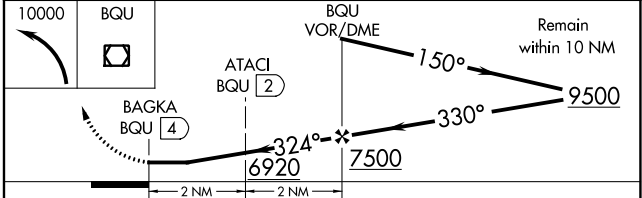

MISSED APPROACH: Climbing left turn to 10000 direct BQU VOR/DME and hold, continue climb-in-hold to 10000.

ASOS 119.275	SALT LAKE CENTER 132.25 338.35	UNICOM 123.0 (CTAF) 0
------------------------	--	---------------------------------

SW-4, 22 FEB 2024 to 21 MAR 2024

SW-4, 22 FEB 2024 to 21 MAR 2024

ELEV 5140 **D**

MIRL Rwy 6-24 **0**

CATEGORY	A	B	C	D
C CIRCLING	6400-1¼ 1260 (1300-1¼)	6400-1½ 1260 (1300-1½)	6400-3	1260 (1300-3)