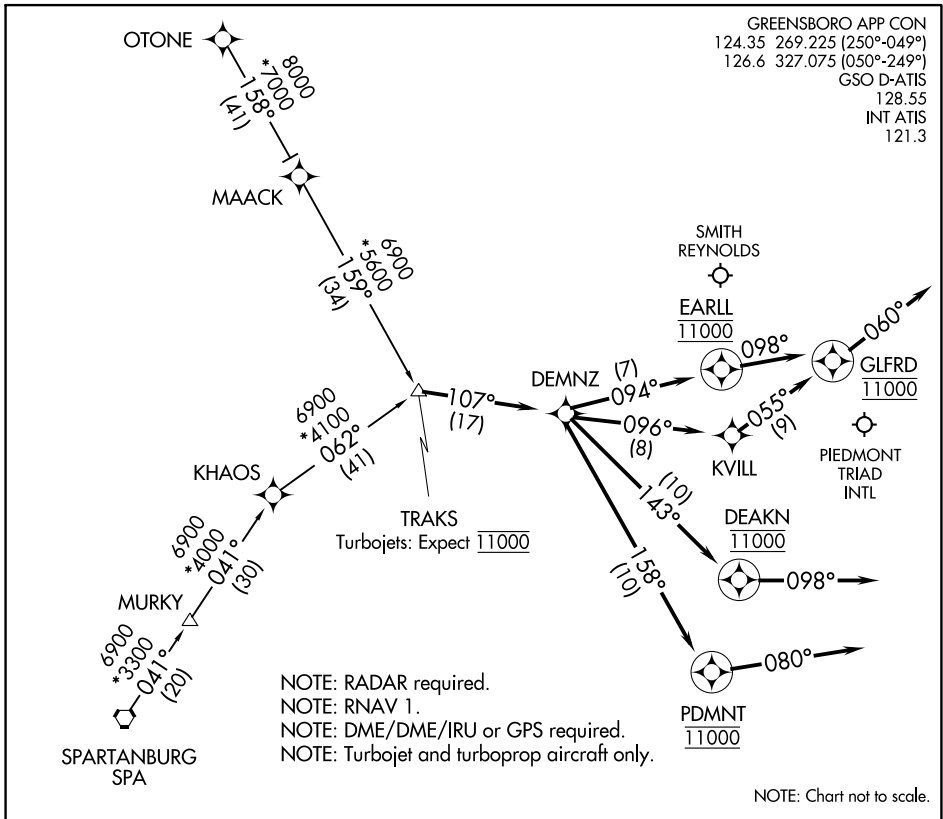

TRAKS THREE ARRIVAL (RNAV)

GREENSBORO, NORTH CAROLINA

SE-2, 22 FEB 2024 to 21 MAR 2024

SE-2, 22 FEB 2024 to 21 MAR 2024

ARRIVAL ROUTE DESCRIPTION

OTONE TRANSITION (OTONE.TRAKS3)

SPARTANBURG TRANSITION (SPA.TRAKS3)

GSO: From TRAKS on track 107° to DEMNZ.

LANDING RUNWAY 05L: From DEMNZ on track 143° to cross DEAKN at 11000, then on heading 098°. Expect RADAR vectors to final approach course.

LANDING RUNWAY 05R: From DEMNZ on track 158° to cross PDMNT at 11000, then on heading 080°. Expect RADAR vectors to final approach course.

LANDING RUNWAYS 14/32: From DEMNZ on track 094° to cross EARLL at 11000, then on heading 098°. Expect RADAR vectors to final approach course.

LANDING RUNWAYS 23L/R: From DEMNZ on track 096° to KVILL, then on track 055° to cross GLFRD at 11000, then on heading 060°. Expect RADAR vectors to final approach course.

LANDING INT: From TRAKS on track 107° to DEMNZ, then on track 143° to cross DEAKN at 11000, then on heading 098°. Expect RADAR vectors to final approach course.

TRAKS THREE ARRIVAL (RNAV)

GREENSBORO, NORTH CAROLINA