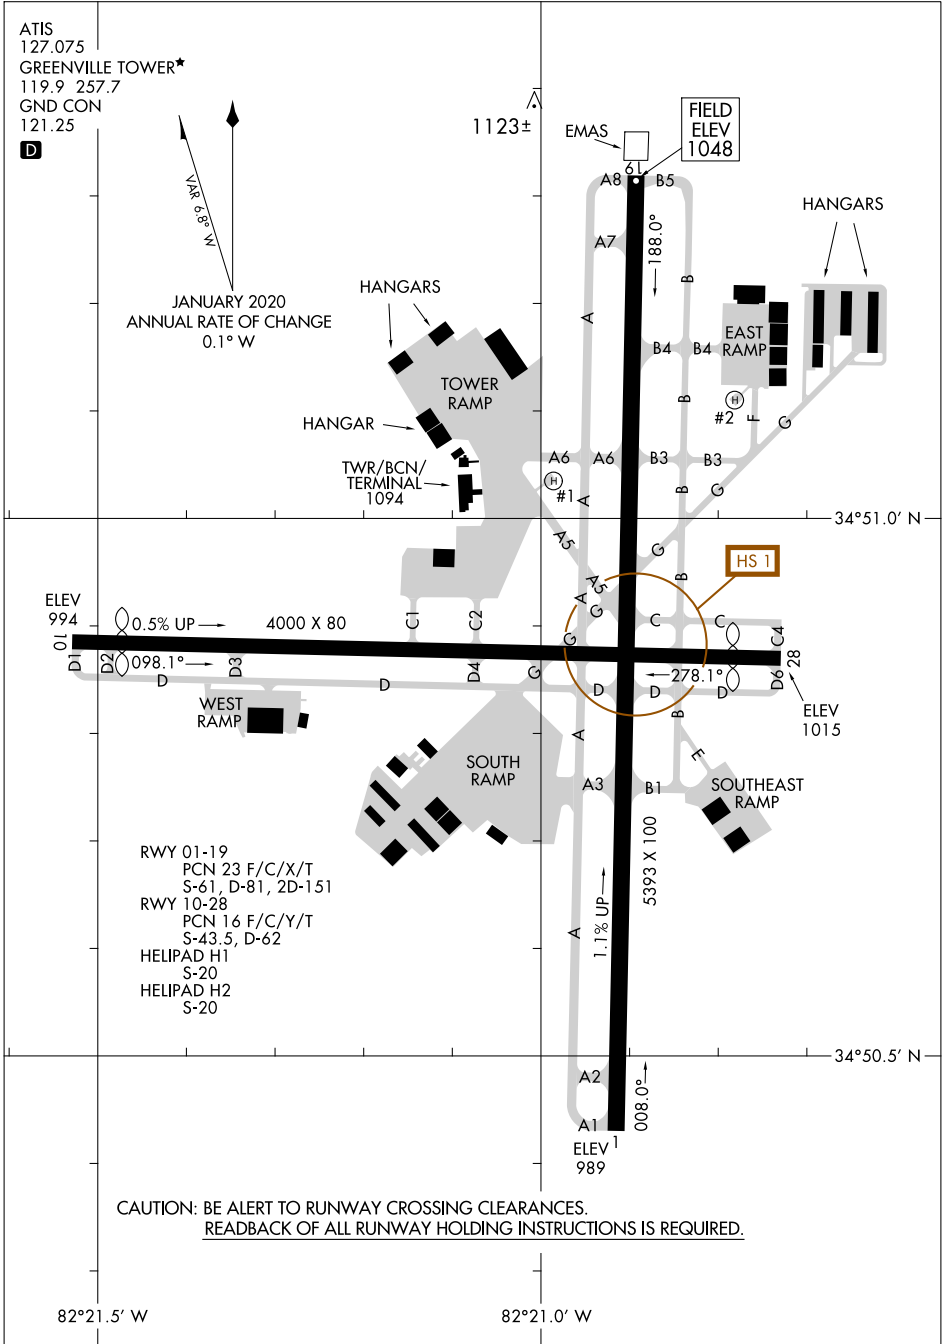

AIRPORT DIAGRAM

AL-180 (FAA)

GREENVILLE DOWNTOWN (GMU)
GREENVILLE, SOUTH CAROLINA

SE-2, 22 FEB 2024 to 21 MAR 2024

SE-2, 22 FEB 2024 to 21 MAR 2024

AIRPORT DIAGRAM

GREENVILLE, SOUTH CAROLINA
GREENVILLE DOWNTOWN (GMU)