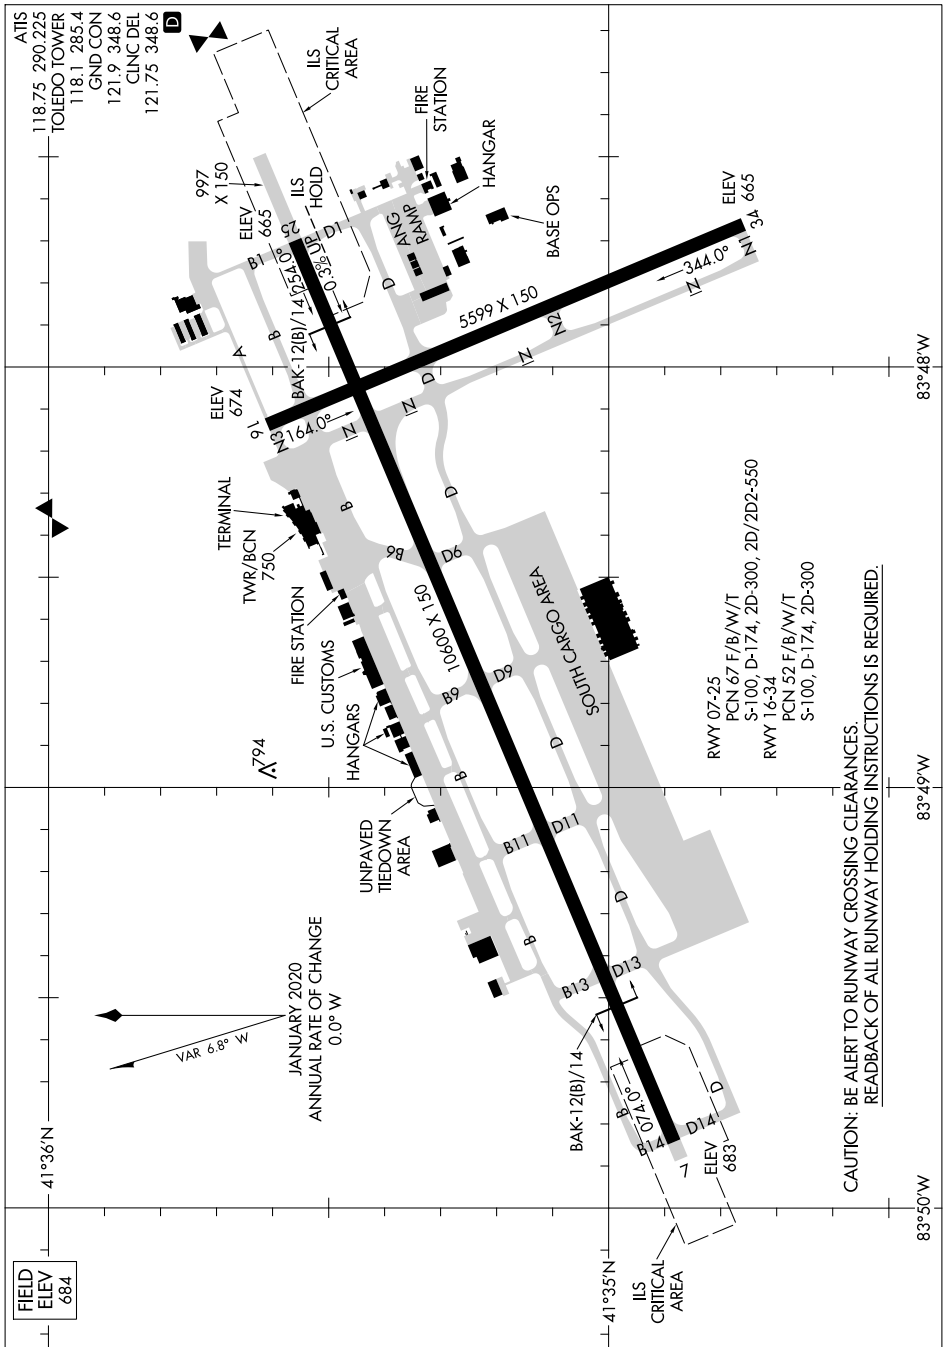

# AIRPORT DIAGRAM

EUGENE F KRANZ TOLEDO EXPRESS (TOL)

AL-184 (FAA)

TOLEDO, OHIO

EC-2, 22 FEB 2024 to 21 MAR 2024

# AIRPORT DIAGRAM

EUGENE F KRANZ TOLEDO EXPRESS (TOL)

TOLEDO, OHIO

EC-2, 22 FEB 2024 to 21 MAR 2024