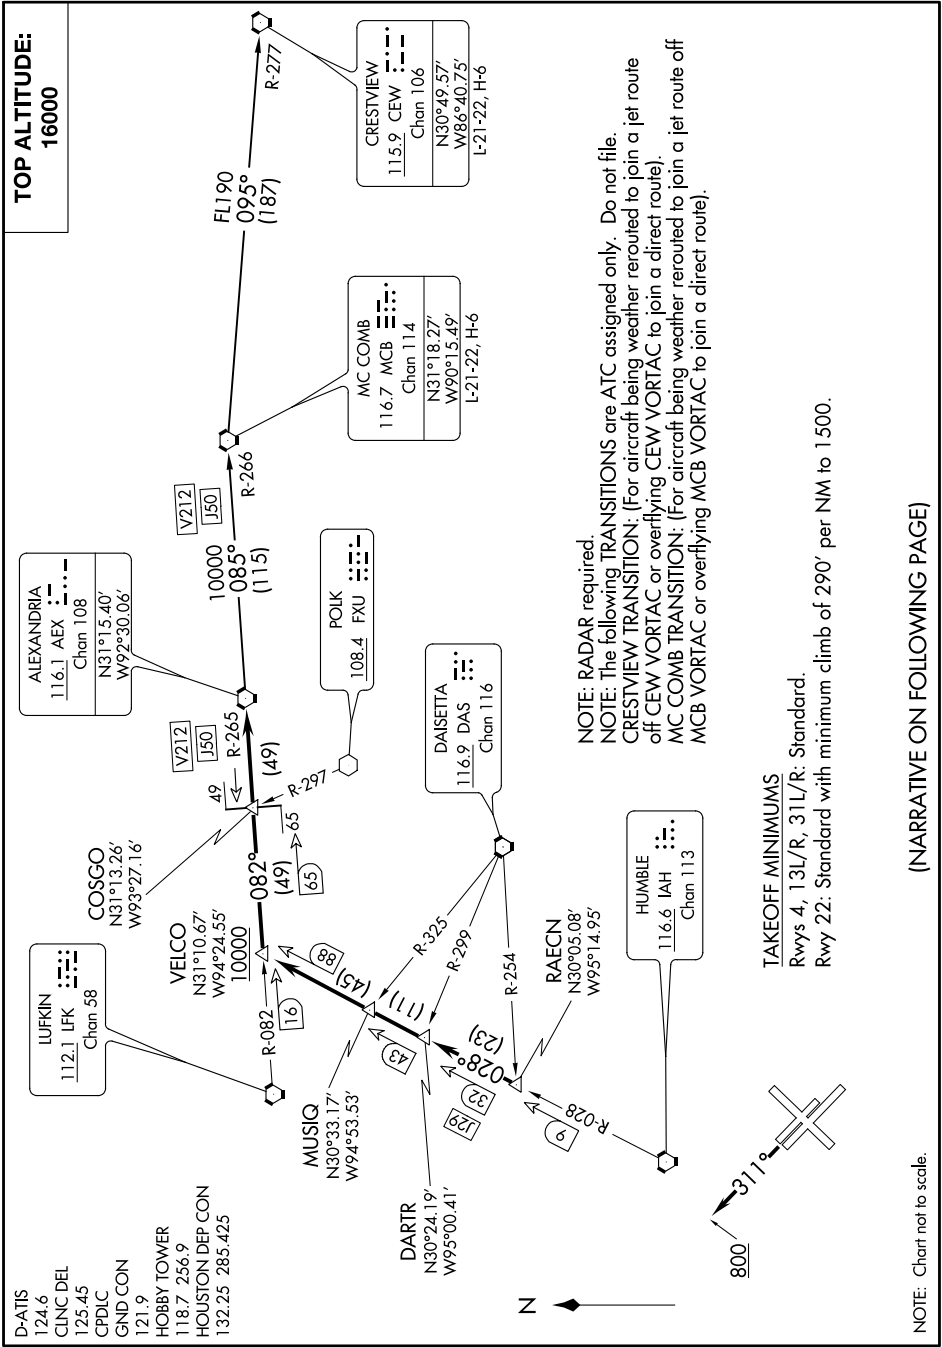

ALEXANDRIA THREE DEPARTURE

SC-5, 22 FEB 2024 to 21 MAR 2024

ALEXANDRIA THREE DEPARTURE

NOTE: RADAR required.
NOTE: The following TRANSITIONS are ATC assigned only. Do not file.
CRESTVIEW TRANSITION: (For aircraft being weather rerouted to join a jet route of CEW VORTAC or overflying CEW VORTAC to join a direct route).
MC COMB TRANSITION: (For aircraft being weather rerouted to join a jet route off MCB VORTAC or overflying MCB VORTAC to join a direct route).

TAKEOFF MINIMUMS
Rwys 4, 13L/R, 31L/R: Standard.
Rwy 22: Standard with minimum climb of 290' per NM to 1500.

(NARRATIVE ON FOLLOWING PAGE)

NOTE: Chart not to scale.

SC-5, 22 FEB 2024 to 21 MAR 2024