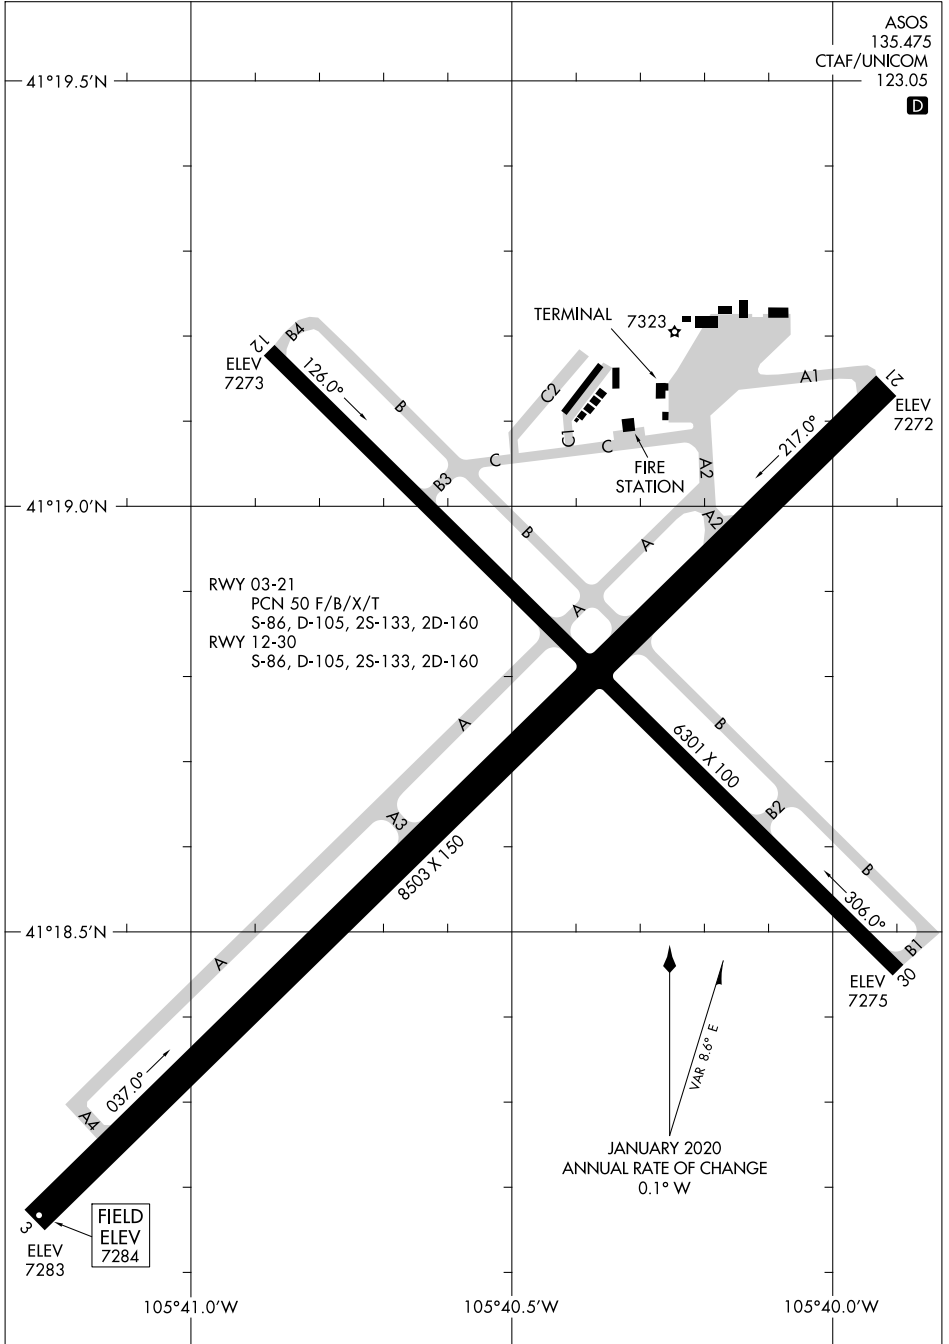

23110

AIRPORT DIAGRAM

AL-225 (FAA)

LARAMIE RGNL (LAR)
LARAMIE, WYOMING

ASOS
135.475
CTAF/UNICOM
123.05

NW-1, 22 FEB 2024 to 21 MAR 2024

NW-1, 22 FEB 2024 to 21 MAR 2024

AIRPORT DIAGRAM

23110

LARAMIE, WYOMING
LARAMIE RGNL (LAR)