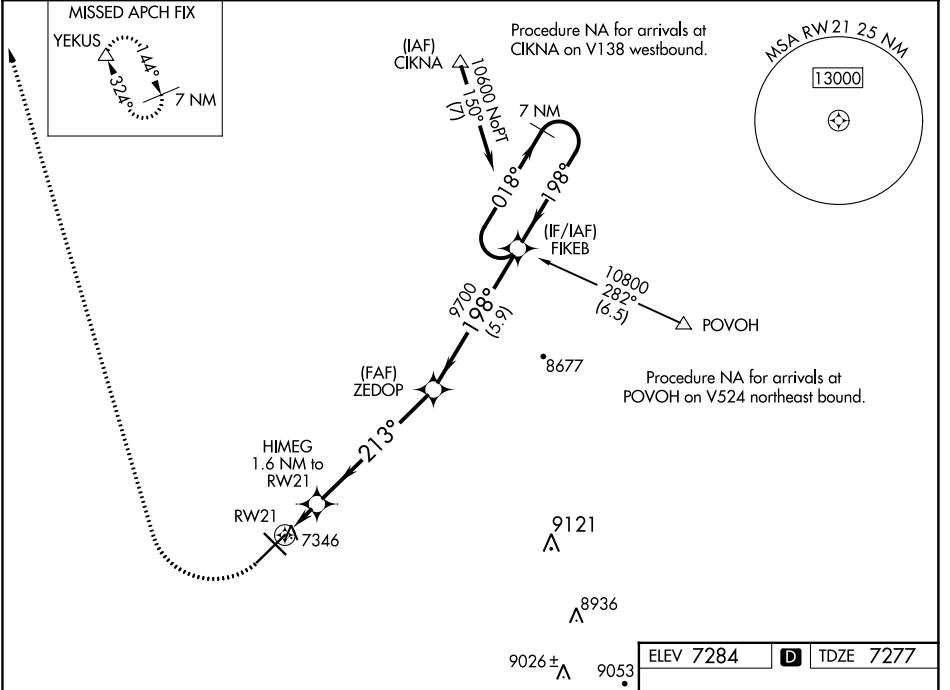

WAAS CH 72825 W21A	APP CRS 213°	Rwy Idg TDZE Apt Elev	8503 7277 7284
--	------------------------	-----------------------------	---

RNAV (GPS) RWY 21

LARAMIE RGNL (L.A.R.)

<p>⚠ Circling to Rwy 30 NA at night. Baro-VNAV NA. DME/DME RNP-0.3 NA.</p>	<p>MISSED APPROACH: Climbing right turn to 9400 direct YEKUS and hold.</p>
---	--

<p>ASOS 135.475</p>	<p>DENVER CENTER 125.9 284.7</p>	<p>UNICOM 123.05 (CTAF) 📻</p>
--------------------------------	---	---

ELEV 7284	D	TDZE 7277
-----------	----------	-----------

CATEGORY	A	B	C	D
LPV DA		7527- ³ / ₄	250 (300- ³ / ₄)	
LNAV/VNAV DA		7527- ³ / ₄	250 (300- ³ / ₄)	
LNAV MDA		7600-1	323 (400-1)	
CIRCLING	7660-1 376 (400-1)	7760-1 476 (500-1)	7880-1½ 596 (600-1½)	7920-2 636 (700-2)

NW-1, 22 FEB 2024 to 21 MAR 2024

NW-1, 22 FEB 2024 to 21 MAR 2024