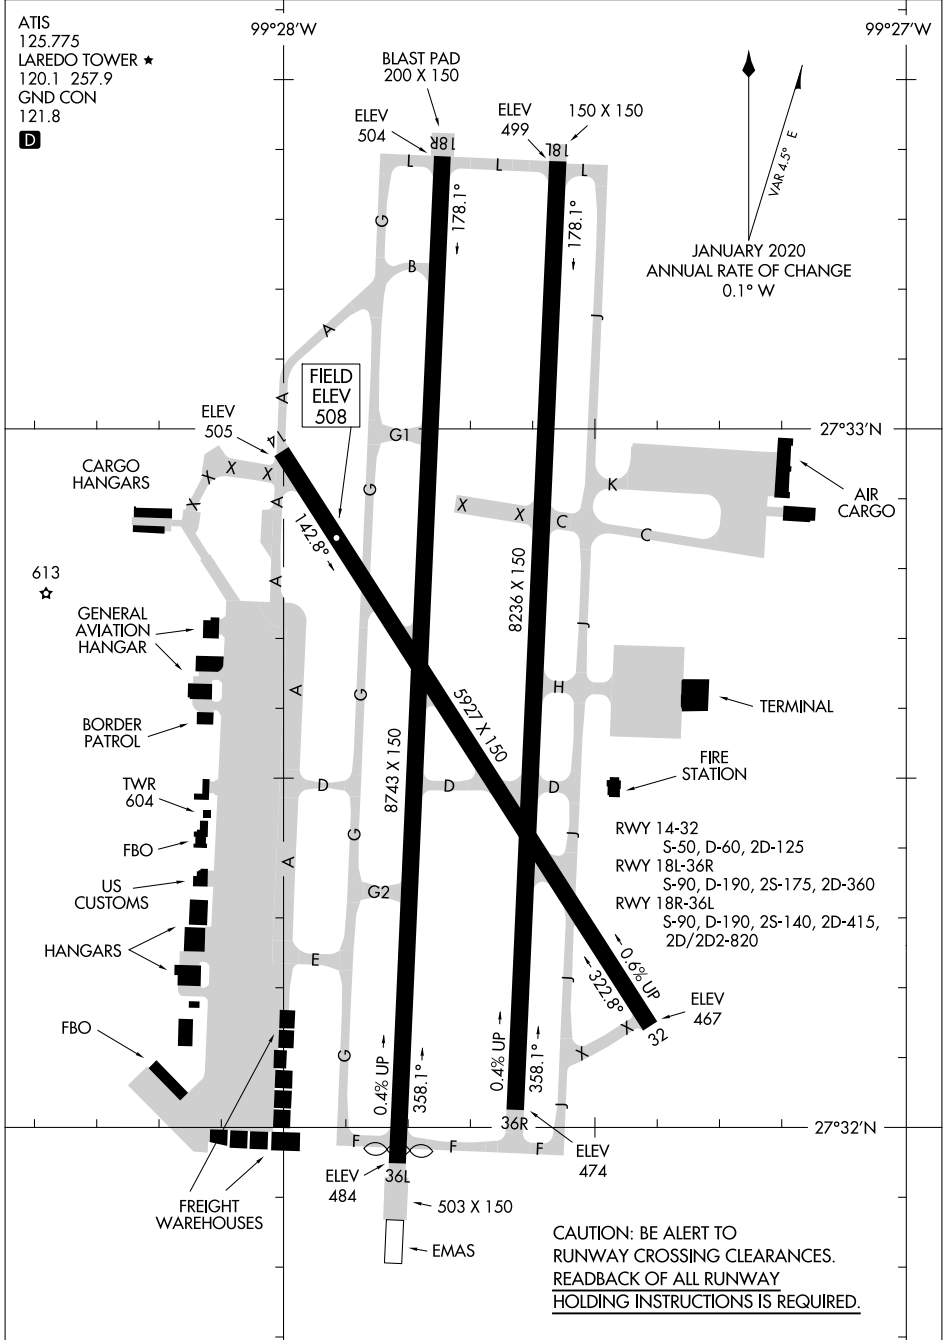

AIRPORT DIAGRAM

AL-226 (FAA)

LAREDO INTL (L.R.D)
LAREDO, TEXAS

SC-3, 22 FEB 2024 to 21 MAR 2024

SC-3, 22 FEB 2024 to 21 MAR 2024