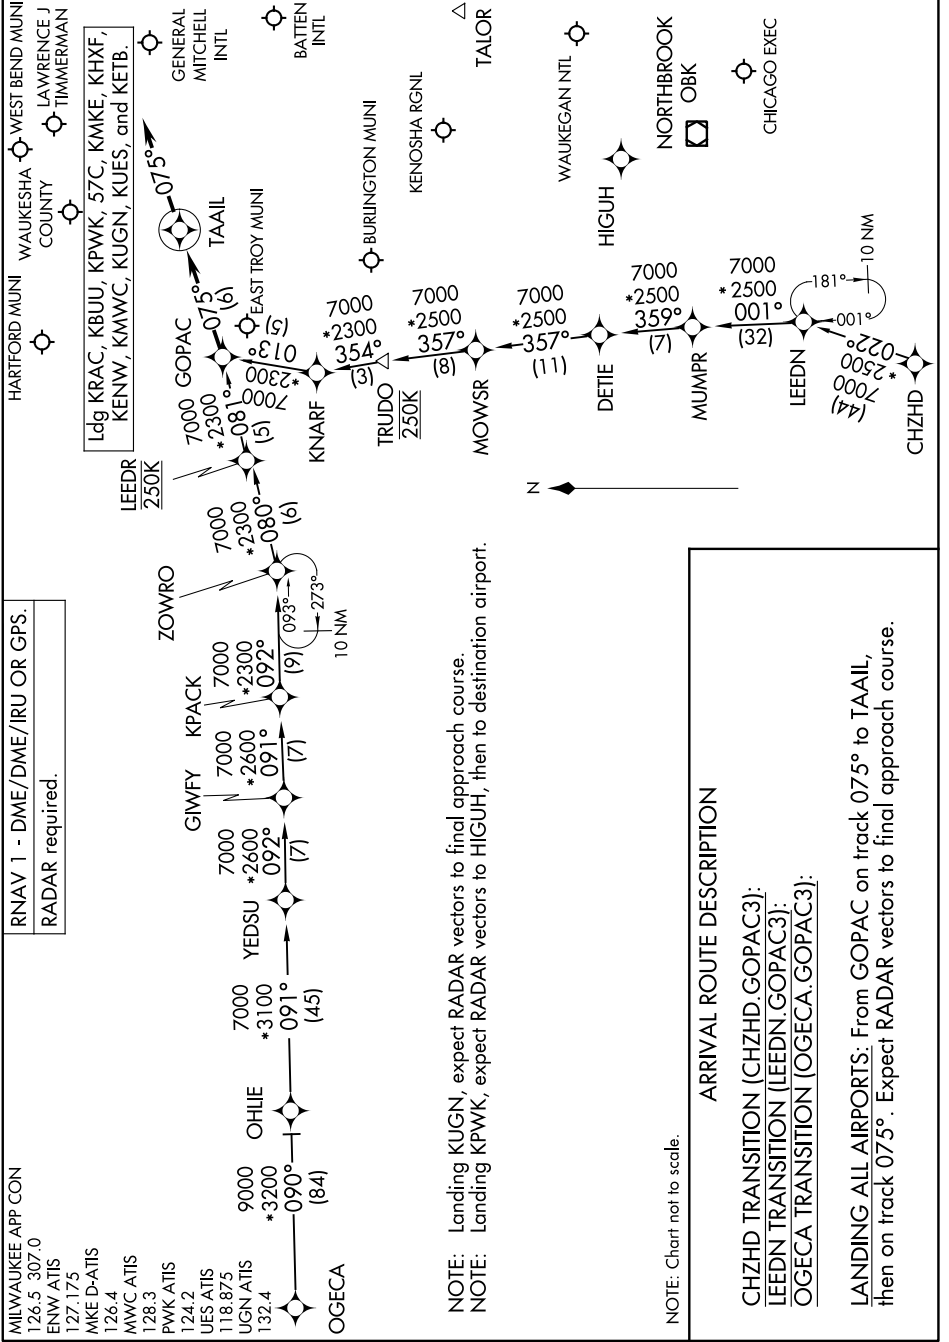

GOPAC THREE ARRIVAL(RNAV)

AL-262 (FAA)

MILWAUKEE, WISCONSIN

EC-3, 22 FEB 2024 to 21 MAR 2024

GOPAC THREE ARRIVAL(RNAV)

MILWAUKEE, WISCONSIN

EC-3, 22 FEB 2024 to 21 MAR 2024

MILWAUKEE APP CON
126.5 307.0
ENW ATIS
127.175
MKE D-ATIS
126.4
MWC ATIS
128.3
PWK ATIS
124.2
UES ATIS
118.875
UGN ATIS
132.4

RNAV 1 - DME/DME/IRU OR GPS.
RADAR required.

ARRIVAL ROUTE DESCRIPTION

CHZHD TRANSITION (CHZHD.GOPAC3):
LEEDN TRANSITION (LEEDN.GOPAC3):
OGECA TRANSITION (OGECA.GOPAC3):

LANDING ALL AIRPORTS: From GOPAC on track 075° to TAAIL, then on track 075°. Expect RADAR vectors to final approach course.

NOTE: Chart not to scale.