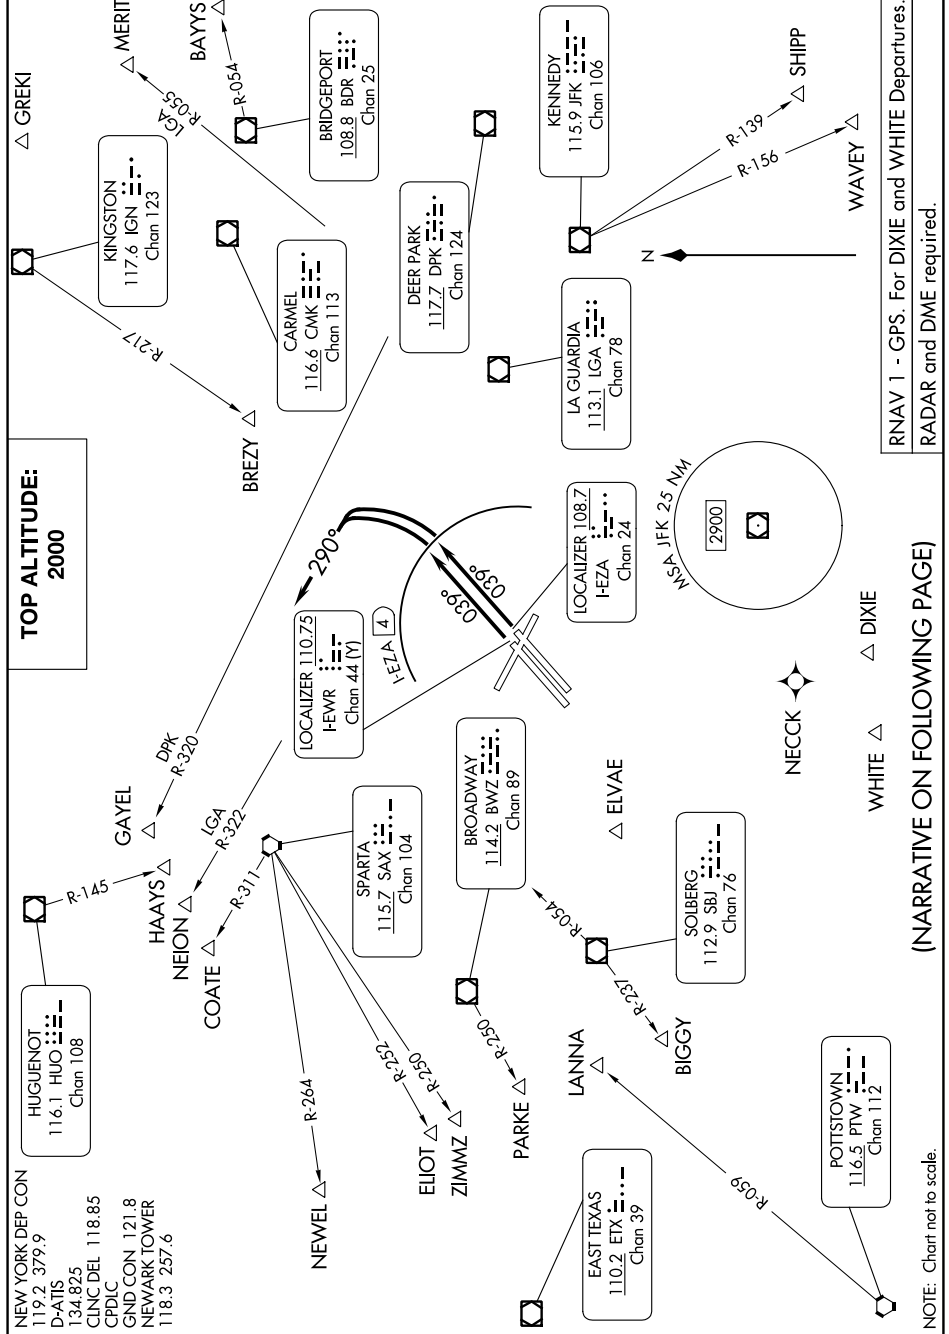

# DEVIL ONE DEPARTURE

AL-285 (FAA)

NEWARK LIBERTY INTL (EWR)  
NEWARK, NEW JERSEY

NE-2, 22 FEB 2024 to 21 MAR 2024

NEWARK, NEW JERSEY  
NEWARK LIBERTY INTL (EWR)

RNAV 1 - GPS. For DIXIE and WHITE Departures.  
RADAR and DME required.

(NARRATIVE ON FOLLOWING PAGE)

NE-2, 22 FEB 2024 to 21 MAR 2024

NOTE: Chart not to scale.