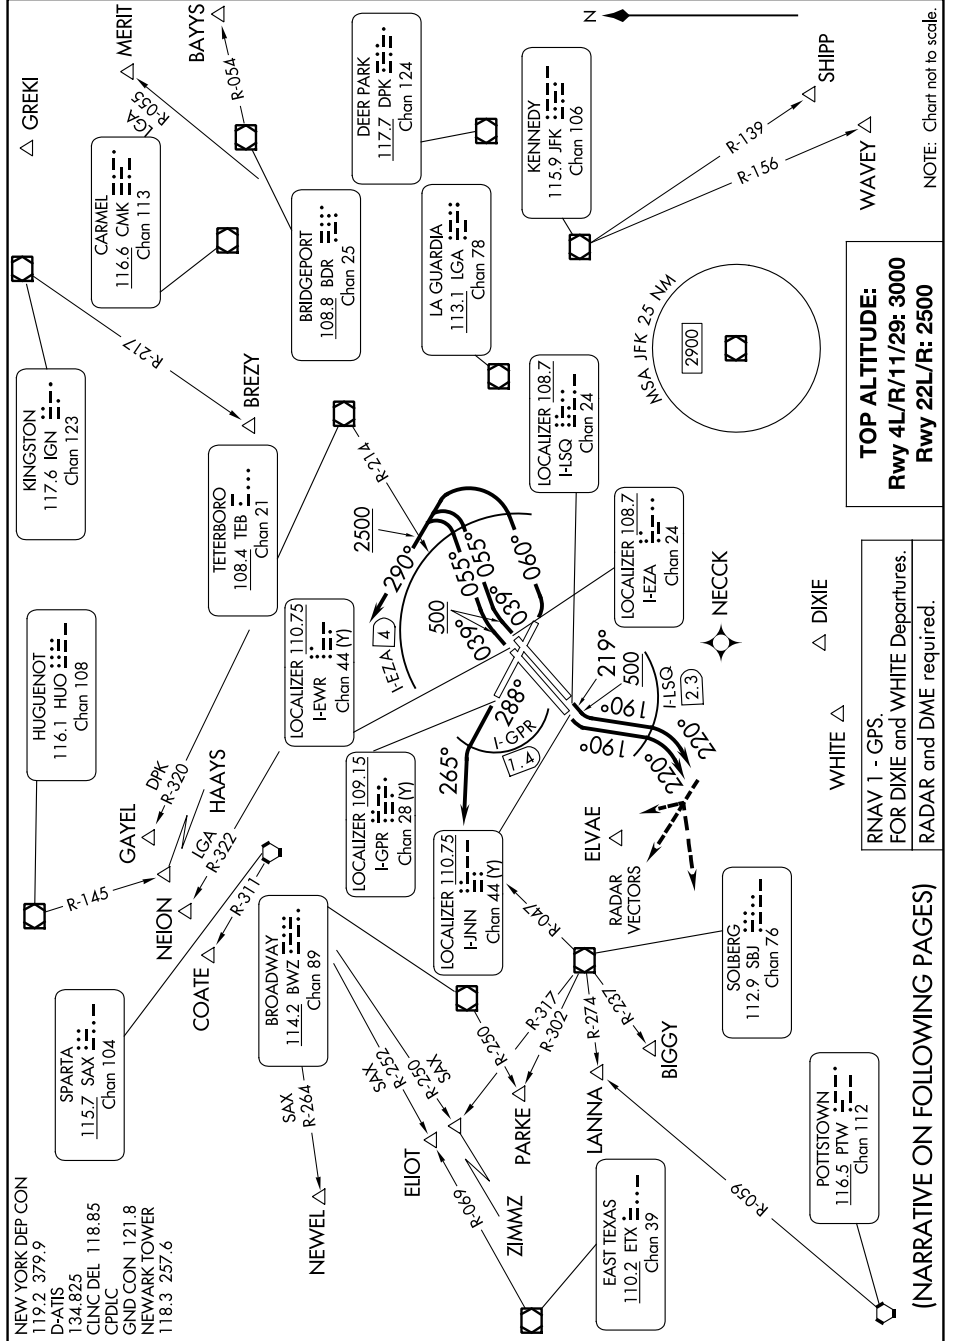

NEWARK FIVE DEPARTURE

AL-285 (FAA)

NEWARK LIBERTY INTL (EWR)
NEWARK, NEW JERSEY

NE-2, 22 FEB 2024 to 21 MAR 2024

NOTE: Chart not to scale.

TOP ALTITUDE:
Rwy 4L/R/11/29: 3000
Rwy 22L/R: 2500

RNAV 1 - GPS,
FOR DIXIE and WHITE Departures.
RADAR and DME required.

(NARRATIVE ON FOLLOWING PAGES)

NE-2, 22 FEB 2024 to 21 MAR 2024