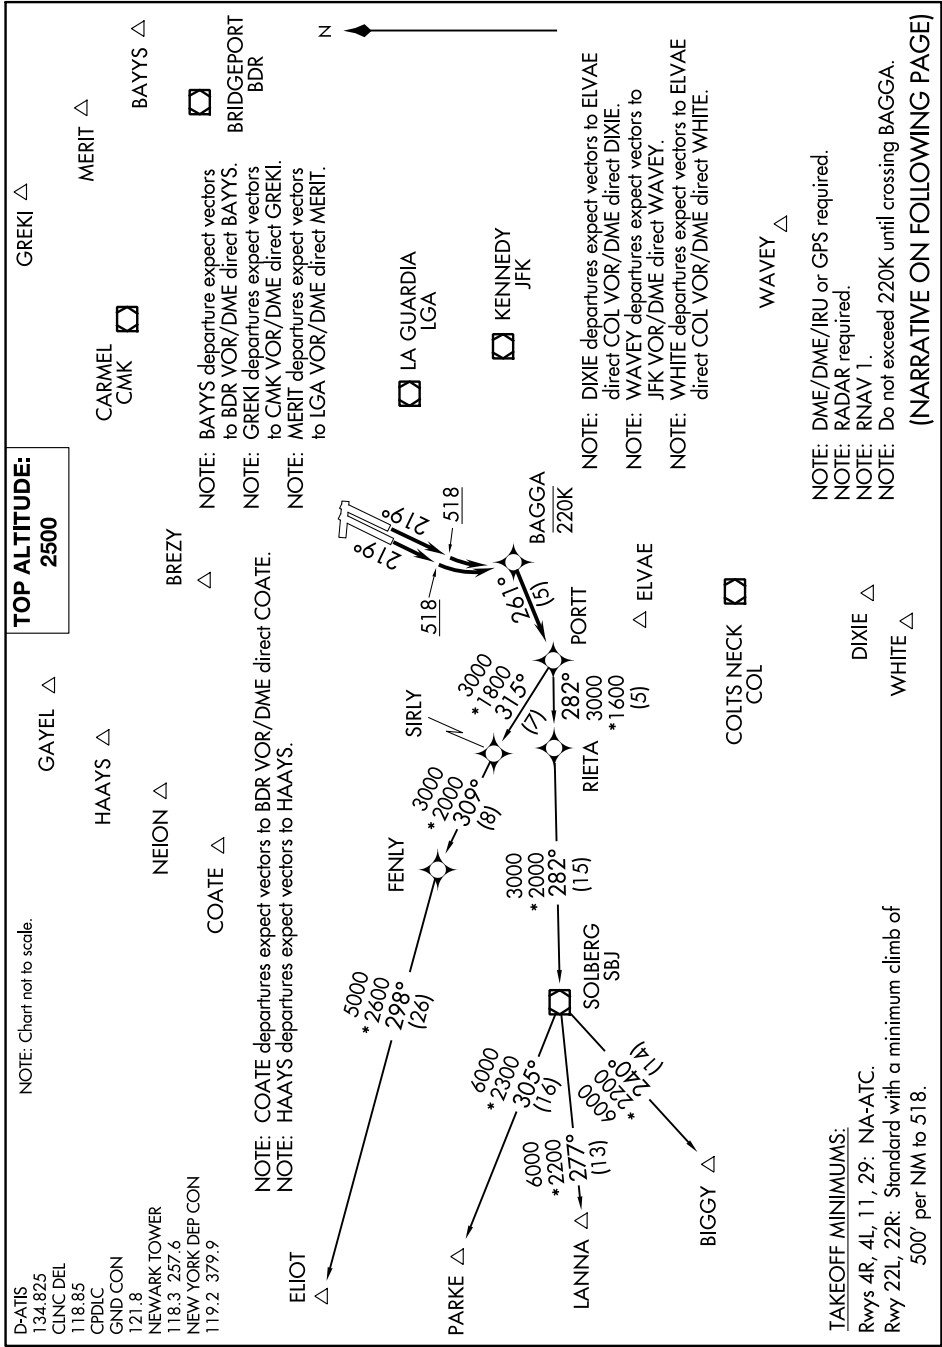

# PORTT FOUR DEPARTURE (RNAV)

NEWARK, NEW JERSEY

NE-2, 22 FEB 2024 to 21 MAR 2024

# PORTT FOUR DEPARTURE (RNAV)

NE-2, 22 FEB 2024 to 21 MAR 2024