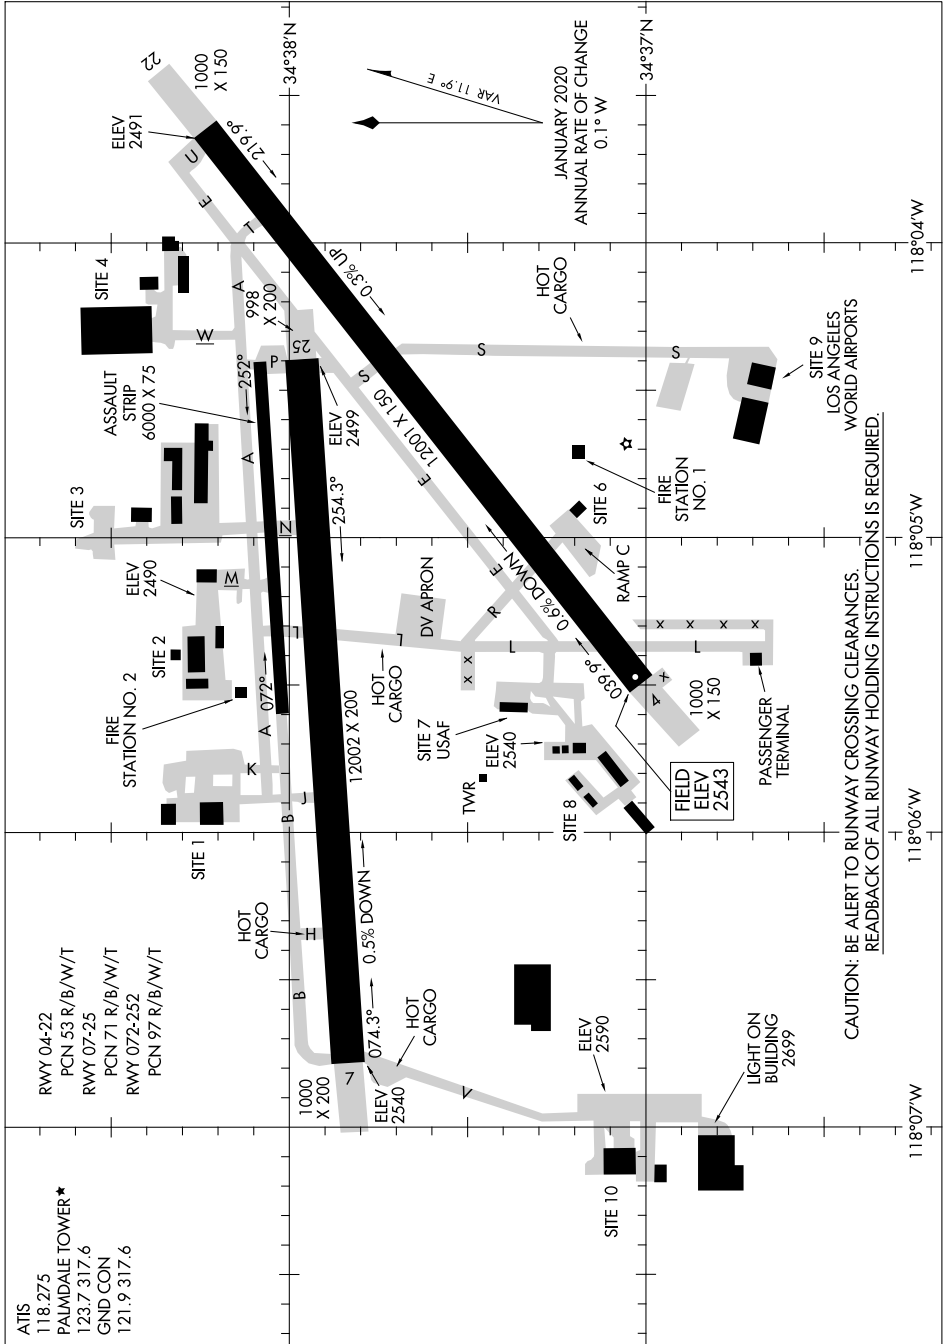

22363

AIRPORT DIAGRAM

AL-310 (FAA)

PALMDALE USAF PLANT 42 (PMD)
PALMDALE, CALIFORNIA

SW-3, 22 FEB 2024 to 21 MAR 2024

CAUTION: BE ALERT TO RUNWAY CROSSING CLEARANCES.
REARBACK OF ALL RUNWAY HOLDING INSTRUCTIONS IS REQUIRED.

AIRPORT DIAGRAM

22363

PALMDALE, CALIFORNIA
PALMDALE USAF PLANT 42 (PMD)

SW-3, 22 FEB 2024 to 21 MAR 2024