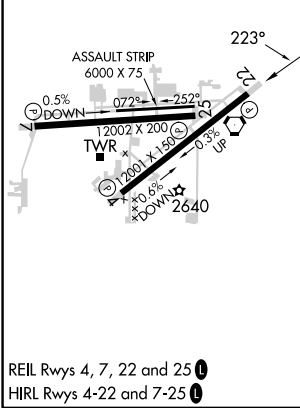

WAAS CH 45741 W22A	APP CRS 223°	Rwy ldg TDZE Apt Elev	12001 2498 2543
--	------------------------	-----------------------------	--

RNAV (GPS) RWY 22

PALMDALE USAF PLANT 42 (PMD)

⚠ Circling NA for Cats C and D south of Rwy 4 and 25.
DME/DME RNP-0.3 NA.

MISSED APPROACH: Climb to 3000 then climbing right turn to 6700 direct OLTW and on track 327° to FISCH and hold, continue climb-in-hold to 6700.

ATIS 118.275	JOSHUA APP CON 124.55 363.0	PALMDALE TOWER * 123.7 (CTAF) 0 317.6	GND CON 121.9 317.6
------------------------	---------------------------------------	--	-------------------------------

CATEGORY	A	B	C	D
LP MDA	2780-1¼ 282 (300-1¼)			
LNAV MDA	2860-1¼ 362 (400-1¼)			
CIRCLING	3020-1¼ 477 (500-1¼)	3060-1¼ 517 (600-1¼)	3140-1½ 597 (600-1½)	3740-3 1197 (1200-3)

SW-3, 22 FEB 2024 to 21 MAR 2024