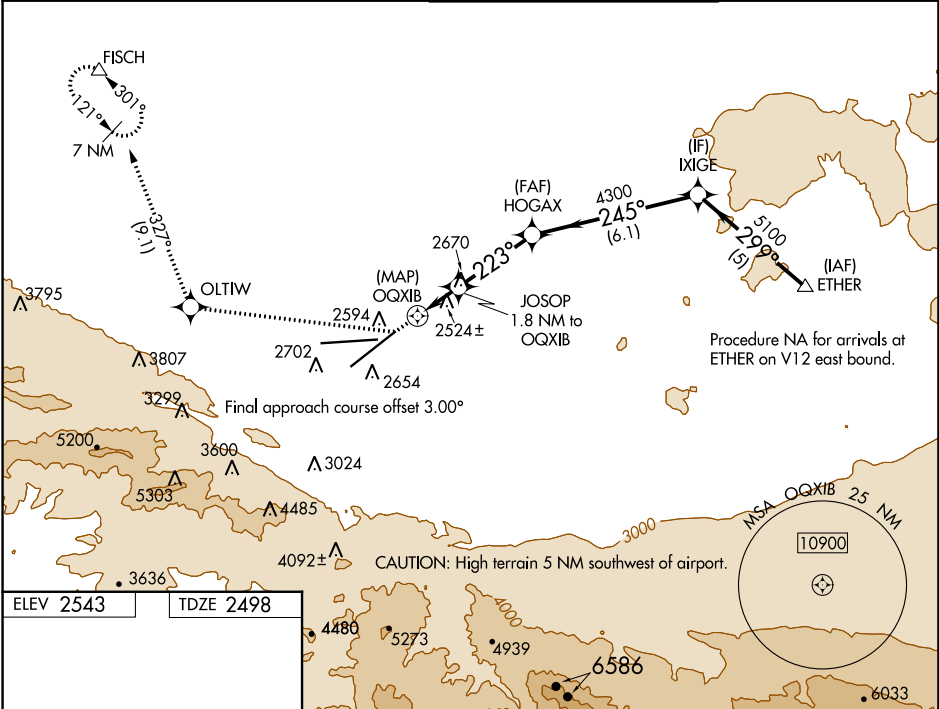

WAAS CH 45741 W22A	APP CRS 223°	Rwy ldg TDZE Apt Elev	12001 2498 2543
--	------------------------	-----------------------------	--

RNAV (GPS) RWY 22

PALMDALE USAF PLANT 42 (PMD)

⚠ Circling NA for Cats C and D south of Rwy 4 and 25.
DME/DME RNP-0.3 NA.

MISSED APPROACH: Climb to 3000 then climbing right turn to 6700 direct OLTW and on track 327° to FISCH and hold, continue climb-in-hold to 6700.

ATIS 118.275	JOSHUA APP CON 124.55 363.0	PALMDALE TOWER * 123.7 (CTAF) 0 317.6	GND CON 121.9 317.6
------------------------	---------------------------------------	--	-------------------------------

CATEGORY	A	B	C	D
LP MDA	2780-1¼ 282 (300-1¼)			
LNAV MDA	2860-1¼ 362 (400-1¼)			
CIRCLING	3020-1¼ 477 (500-1¼)	3060-1¼ 517 (600-1¼)	3140-1½ 597 (600-1½)	3740-3 1197 (1200-3)

SW-3, 22 FEB 2024 to 21 MAR 2024

SW-3, 22 FEB 2024 to 21 MAR 2024