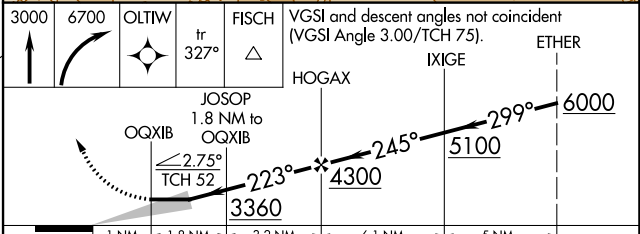

WAAS CH 45741 W22A	APP CRS 223°	Rwy ldg TDZE Apt Elev	12001 2498 2543
--	------------------------	-----------------------------	--

RNAV (GPS) RWY 22

PALMDALE USAF PLANT 42 (PMD)

⚠ Circling NA for Cats C and D south of Rwy 4 and 25.
DME/DME RNP-0.3 NA.

MISSED APPROACH: Climb to 3000 then climbing right turn to 6700 direct OLTW and on track 327° to FISCH and hold, continue climb-in-hold to 6700.

ATIS 118.275	JOSHUA APP CON 124.55 363.0	PALMDALE TOWER * 123.7 (CTAF) 0 317.6	GND CON 121.9 317.6
------------------------	---------------------------------------	--	-------------------------------