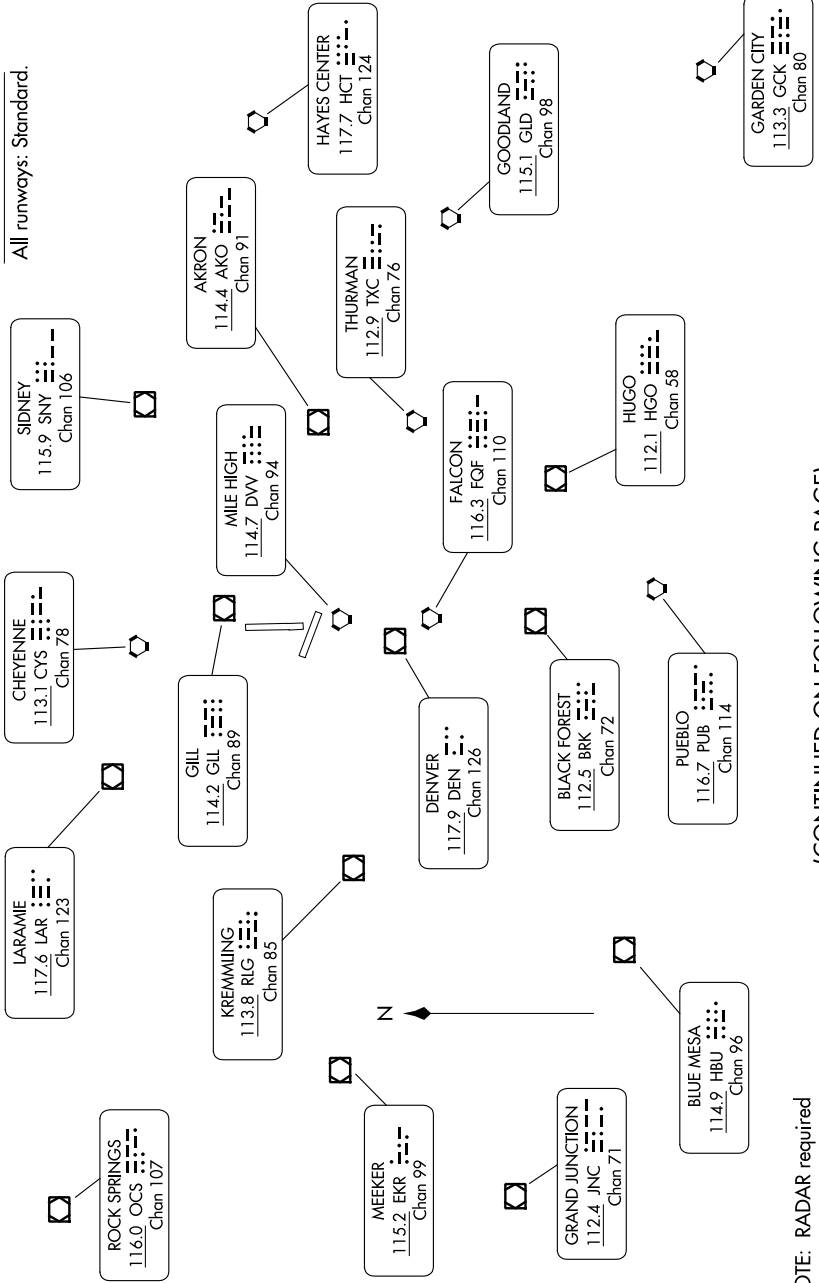

# DENVER TWO DEPARTURE

AL-325 (FAA)

GREELEY-WELD COUNTY (GXY)  
GREELEY, COLORADO

TAKEOFF MINIMUMS  
All runways: Standard.

SW-1, 22 FEB 2024 to 21 MAR 2024

DENVER DEP CON  
134.85 251.125  
CLNC DEL  
126.65

(CONTINUED ON FOLLOWING PAGE)

NOTE: RADAR required  
NOTE: Chart not to scale.

SW-1, 22 FEB 2024 to 21 MAR 2024

# DENVER TWO DEPARTURE

GREELEY, COLORADO  
GREELEY-WELD COUNTY (GXY)