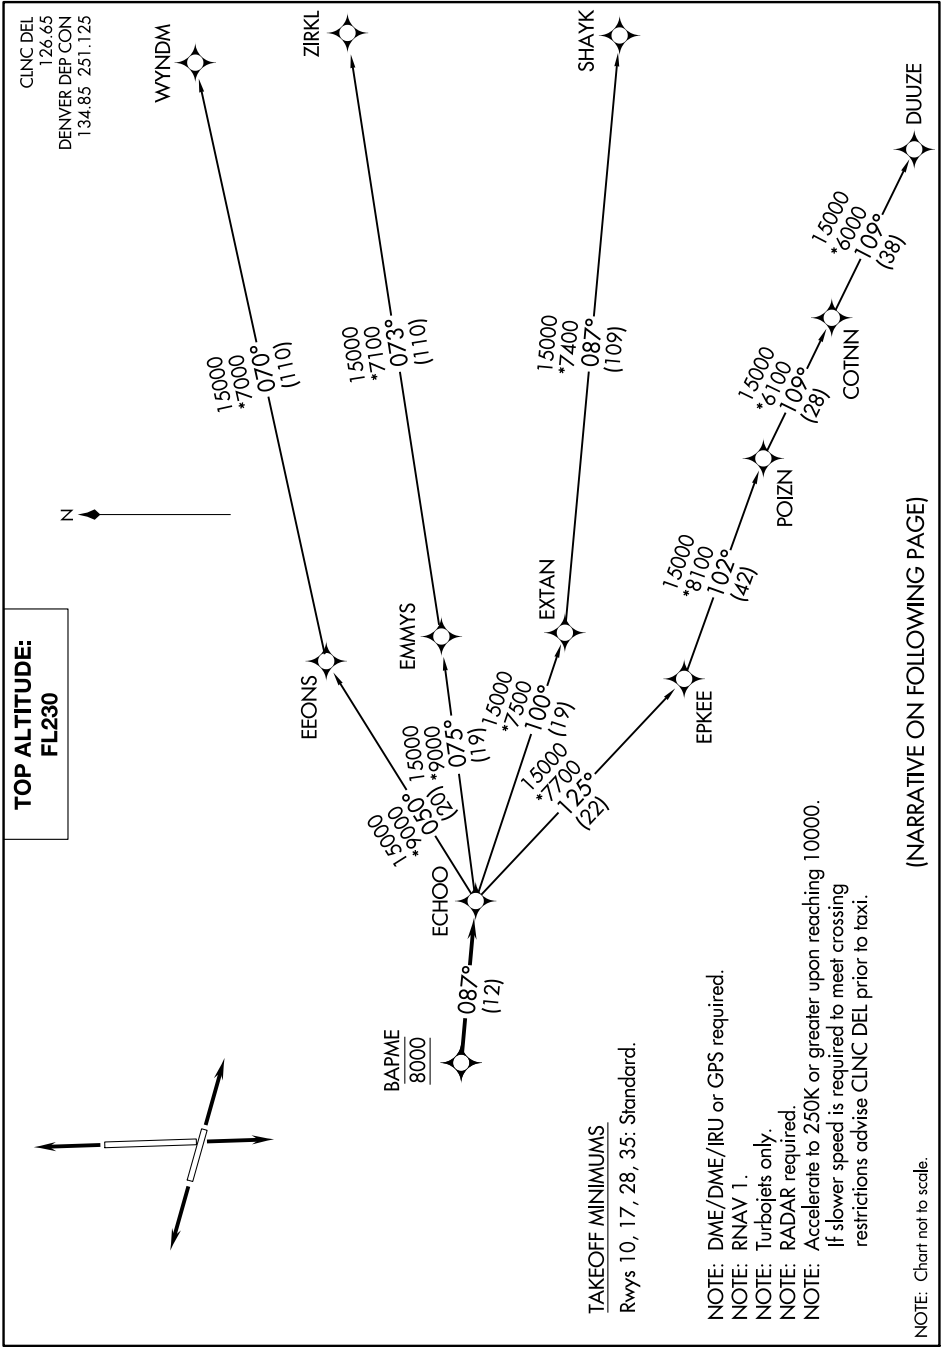

ECHOO ONE DEPARTURE (RNAV)

AL-325 (FAA)

GREELEY-WELD COUNTY (GXY)
GREELEY, COLORADO

SW-1, 22 FEB 2024 to 21 MAR 2024

ECHOO ONE DEPARTURE (RNAV)

SW-1, 22 FEB 2024 to 21 MAR 2024