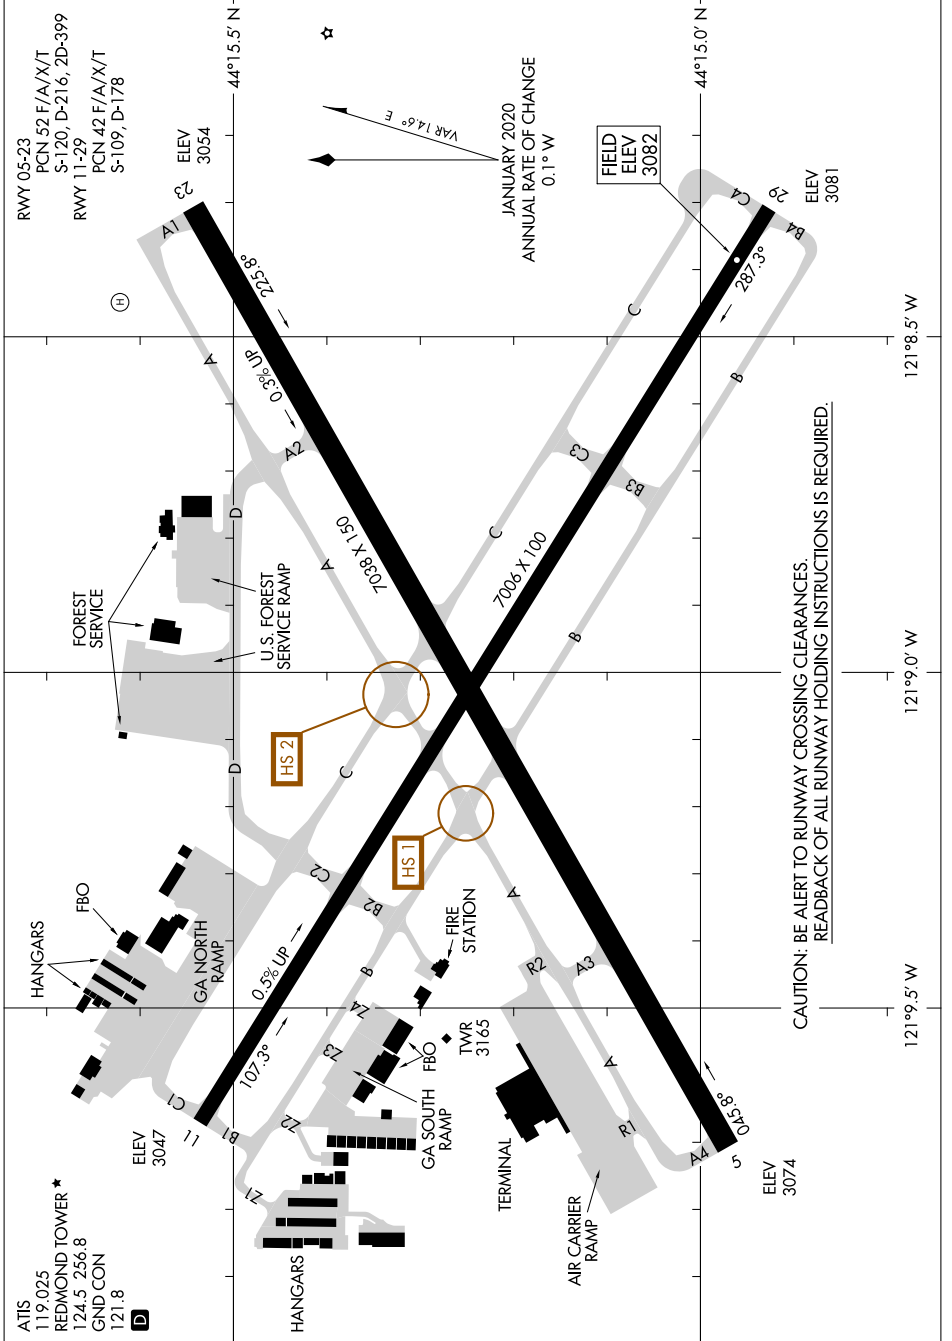

23222

AIRPORT DIAGRAM

AL-345 (FAA)

ROBERTS FLD (R.D.M)
REDMOND, OREGON

NW-1, 22 FEB 2024 to 21 MAR 2024

CAUTION: BE ALERT TO RUNWAY CROSSING CLEARANCES.
READBACK OF ALL RUNWAY HOLDING INSTRUCTIONS IS REQUIRED.

NW-1, 22 FEB 2024 to 21 MAR 2024

AIRPORT DIAGRAM

23222

REDMOND, OREGON
ROBERTS FLD (R.D.M)