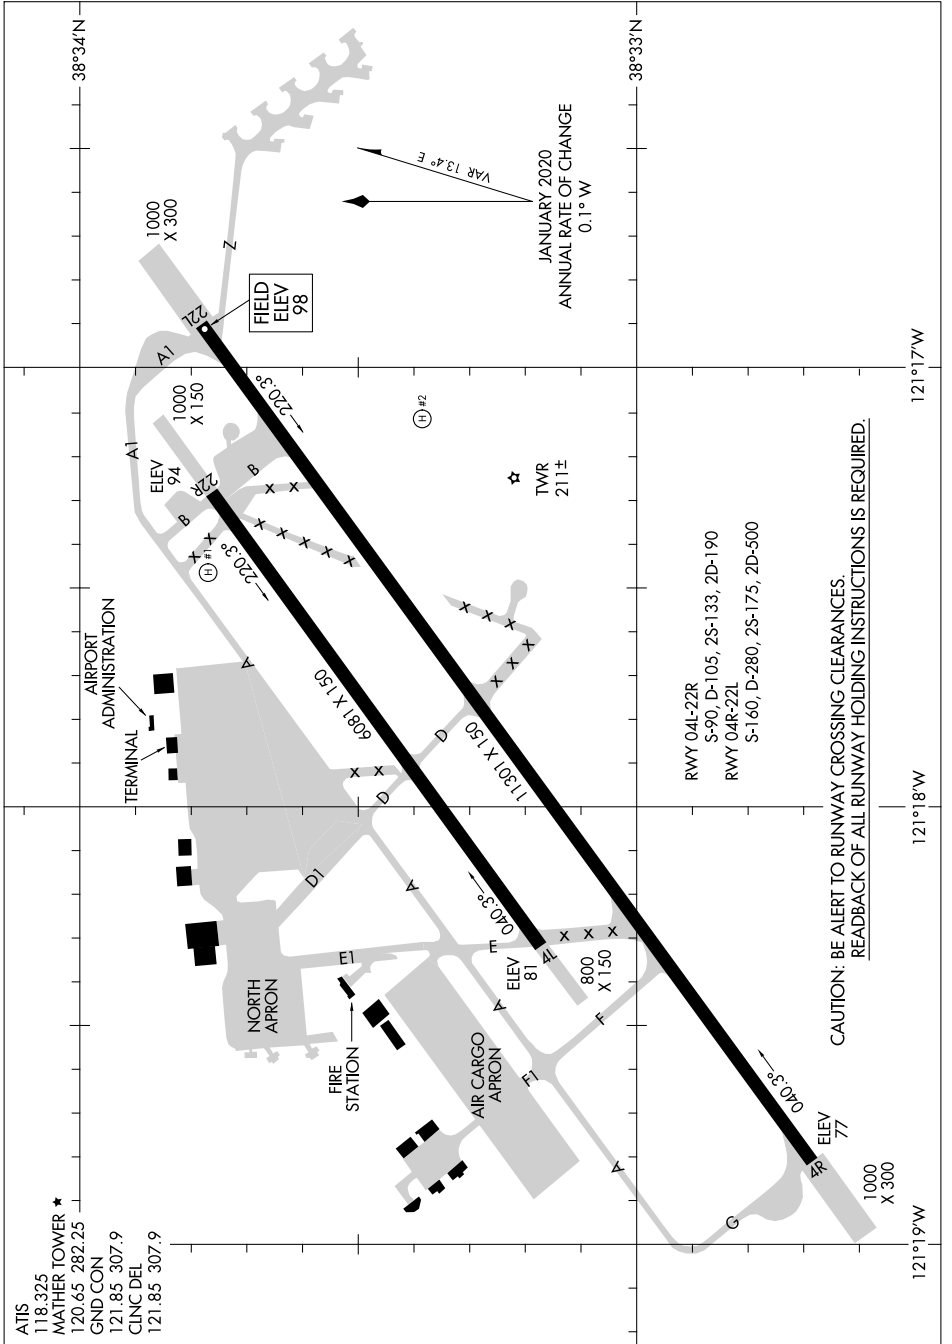

AIRPORT DIAGRAM

AL-356 (FAA)

SACRAMENTO MATHER (MHR)
SACRAMENTO, CALIFORNIA

SW-2, 22 FEB 2024 to 21 MAR 2024

ATIS 118.325
 MATHER TOWER ★ 120.65 282.25
 GND CON 121.85 307.9
 CLNC DEL 121.85 307.9

RWY 04L-22R
 S-90 D-105, 2S-133, 2D-190
 RWY 04R-22L
 S-160, D-280, 2S-175, 2D-500

CAUTION: BE ALERT TO RUNWAY CROSSING CLEARANCES.
 READBACK OF ALL RUNWAY HOLDING INSTRUCTIONS IS REQUIRED.

AIRPORT DIAGRAM

SACRAMENTO, CALIFORNIA
SACRAMENTO MATHER (MHR)

SW-2, 22 FEB 2024 to 21 MAR 2024