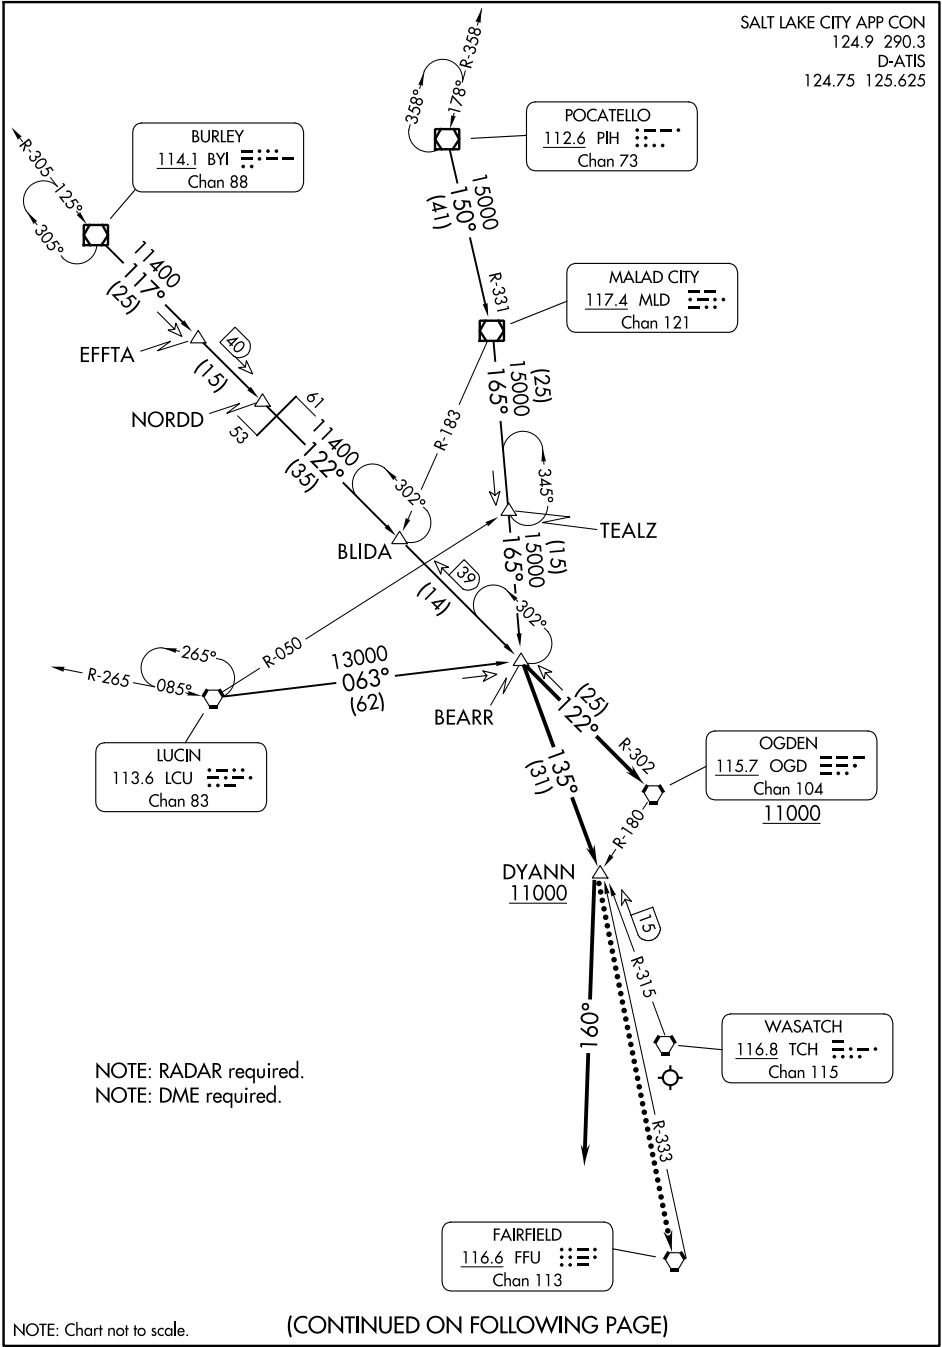

BEARR FIVE ARRIVAL

SALT LAKE CITY APP CON
124.9 290.3
D-ATIS
124.75 125.625

AL-365 (FAA)

SW-4, 22 FEB 2024 to 21 MAR 2024

SW-4, 22 FEB 2024 to 21 MAR 2024

NOTE: Chart not to scale.

(CONTINUED ON FOLLOWING PAGE)