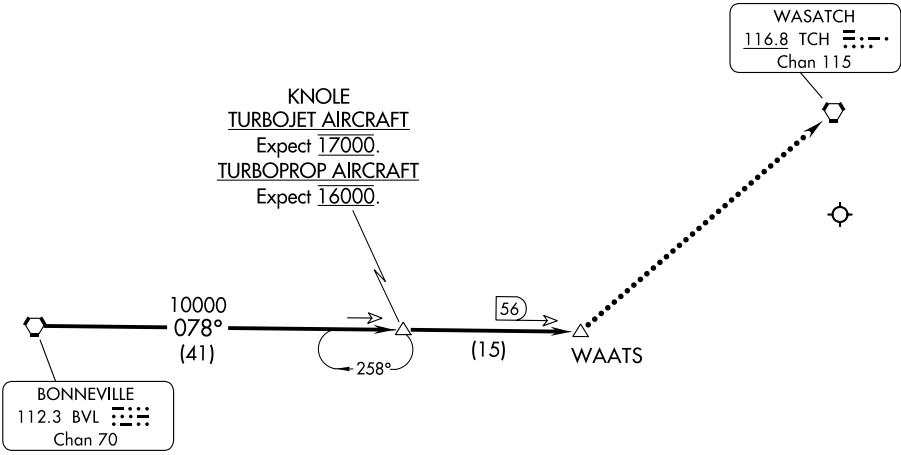

(BVL.BVL2) 24025

BONNEVILLE TWO ARRIVAL

AL-365 (FAA)

SALT LAKE CITY INTL (SLC)
SALT LAKE CITY, UTAH

SALT LAKE CITY APP CON
128.6 322.3
D-ATIS 124.75 125.625

NOTE: DME required.
NOTE: Chart not to scale.

ARRIVAL ROUTE DESCRIPTION

From BVL VORTAC via BVL R-078 to WAATS, thence expect RADAR vectors to final approach course.

LOST COMMUNICATIONS: In the event of lost communications at WAATS, proceed direct TCH VORTAC. Maintain 13000' until TCH VORTAC.

BONNEVILLE TWO ARRIVAL

(BVL.BVL2) 31MAR16

SALT LAKE CITY, UTAH
SALT LAKE CITY INTL (SLC)

SW-4, 22 FEB 2024 to 21 MAR 2024

SW-4, 22 FEB 2024 to 21 MAR 2024