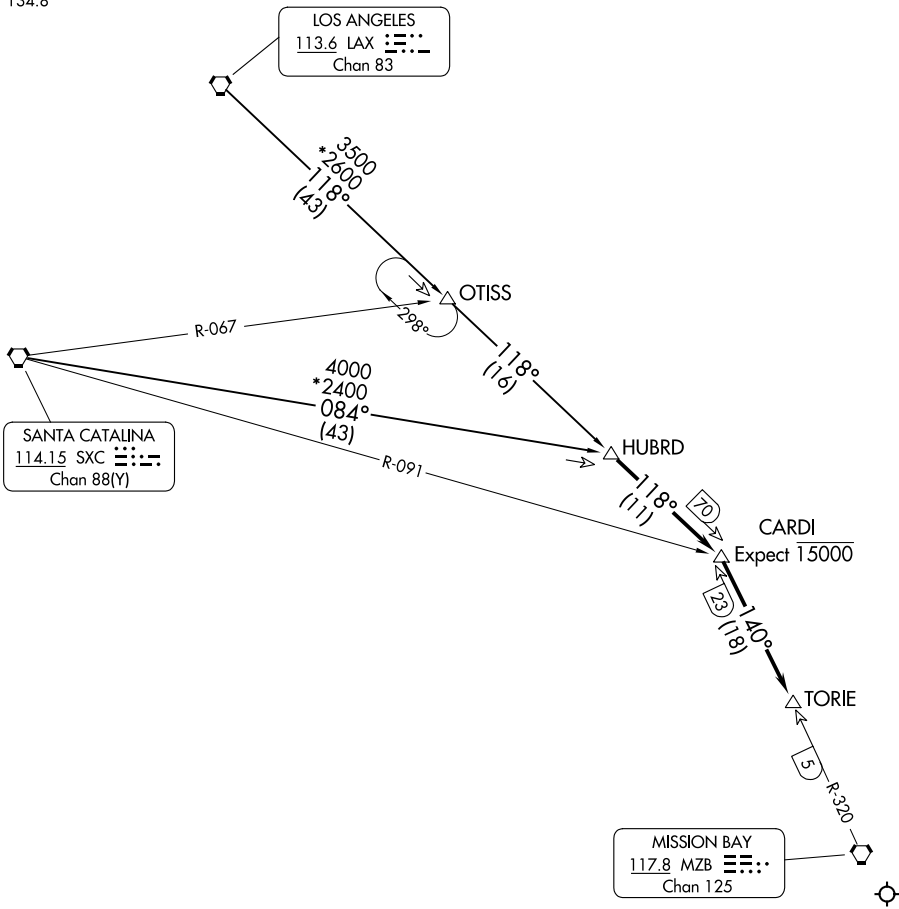

SOCAL APP CON
 125.3 290.4
 D-ATIS
 134.8

SW-3, 22 FEB 2024 to 21 MAR 2024

SW-3, 22 FEB 2024 to 21 MAR 2024

NOTE: Chart not to scale.

ARRIVAL ROUTE DESCRIPTION

LOS ANGELES TRANSITION (LAX.HUBRD1): From over LAX VORTAC on LAX R-118 to OTISS INT, then on LAX R-118 to HUBRD INT. Thence

SANTA CATALINA TRANSITION (SXC.HUBRD1): From over SXC VORTAC on SXC R-084 to HUBRD INT. Thence

. . . . From over HUBRD INT via LAX R-118 to CARDI FIX via MZB R-320 to TORIE FIX. Expect vector to final approach course.