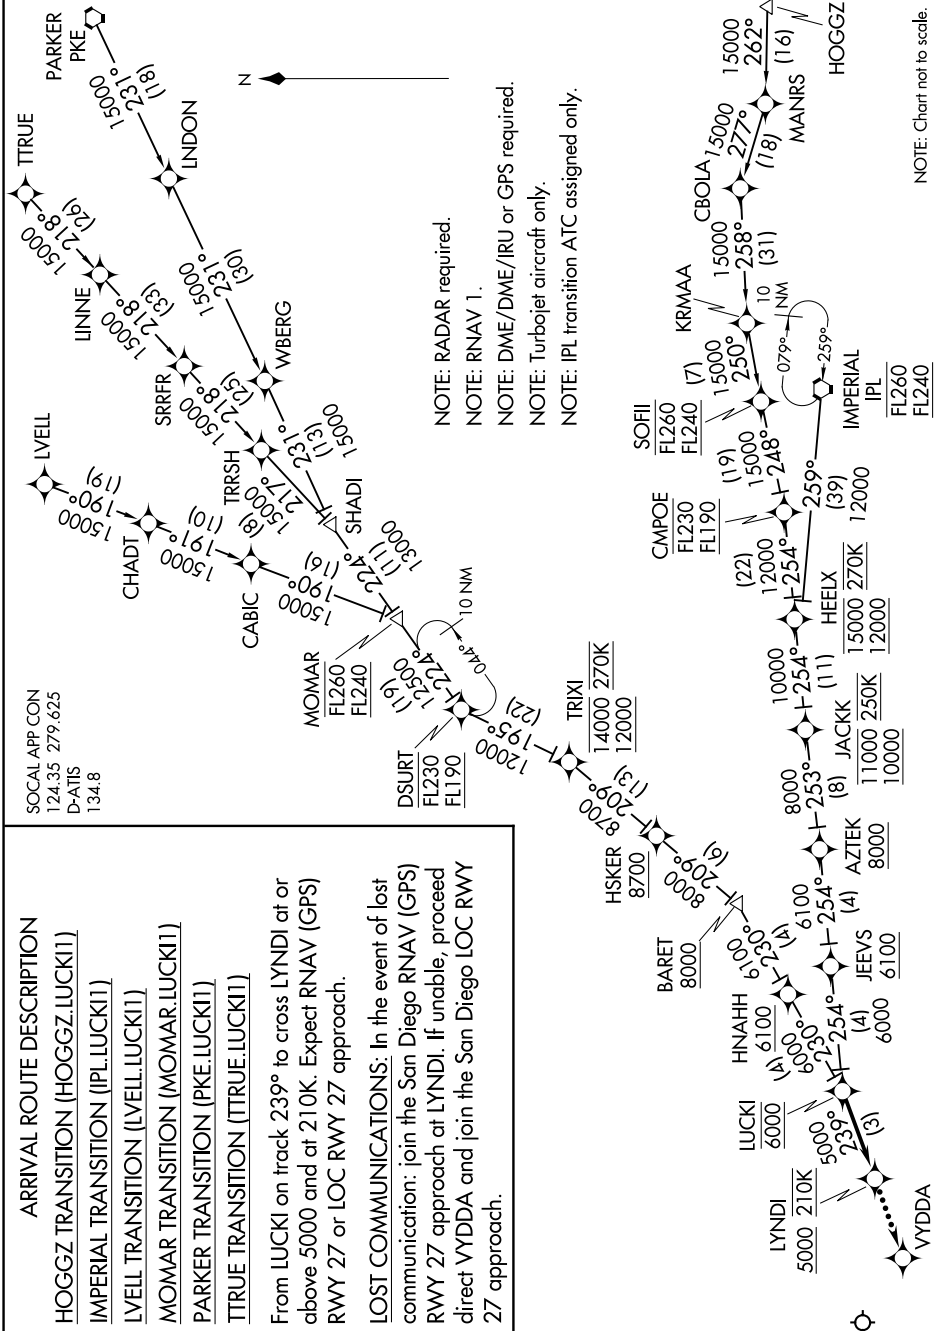

LUCKI ONE ARRIVAL (RNAV)

AL-373 (FAA)

SAN DIEGO INTL (SAN)
SAN DIEGO, CALIFORNIA

SW-3, 22 FEB 2024 to 21 MAR 2024

ARRIVAL ROUTE DESCRIPTION

HOGGZ TRANSITION (HOGGZ.LUCK11)

IMPERIAL TRANSITION (IPL.LUCK11)

LVELL TRANSITION (LVELL.LUCK11)

MOMAR TRANSITION (MOMAR.LUCK11)

PARKER TRANSITION (PKE.LUCK11)

TTRUE TRANSITION (TTRUE.LUCK11)

From LUCKI on track 239° to cross LYNDI at or above 5000 and at 210K. Expect RNAV (GPS) RWY 27 or LOC RWY 27 approach.

LOST COMMUNICATIONS: In the event of lost communication: join the San Diego RNAV (GPS) RWY 27 approach at LYNDI. If unable, proceed direct VYDDA and join the San Diego LOC RWY 27 approach.

SOCAL APP CON
124.35 279.625
D-ATIS
134.8

LUCKI ONE ARRIVAL (RNAV)

SW-3, 22 FEB 2024 to 21 MAR 2024