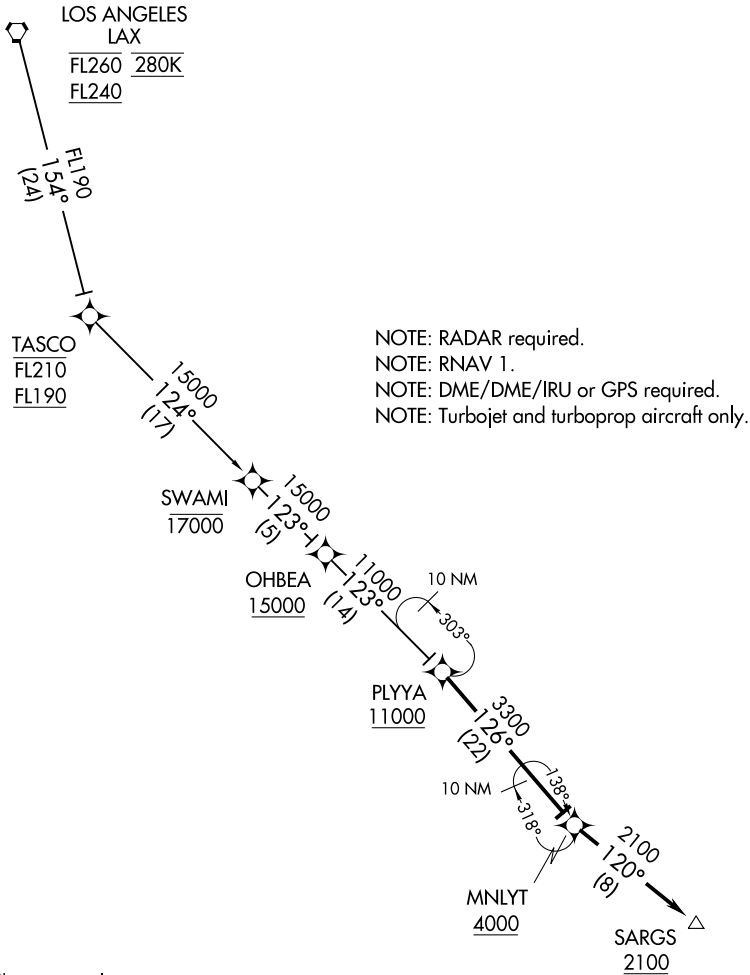

# PLYA ONE ARRIVAL (RNAV)

AL-373 (FAA)

SAN DIEGO INTL (SAN)  
SAN DIEGO, CALIFORNIA

SOCAL APP CON  
128.1 281.4  
D-ATIS 134.8

NOTE: Chart not to scale.

## ARRIVAL ROUTE DESCRIPTION

### LOS ANGELES TRANSITION (LAX.PLYA1)

From PLYYA on track 126° to cross MNLYT at or above 4000.

LANDING RUNWAY 9: From MNLYT on track 120° to cross SARGS at or above 2100.

Expect ILS or LOC RWY 9 approach.

# PLYA ONE ARRIVAL (RNAV)

(PLYA.PLYA1) 02MAR17

SAN DIEGO, CALIFORNIA  
SAN DIEGO INTL (SAN)

SW-3, 22 FEB 2024 to 21 MAR 2024

SW-3, 22 FEB 2024 to 21 MAR 2024