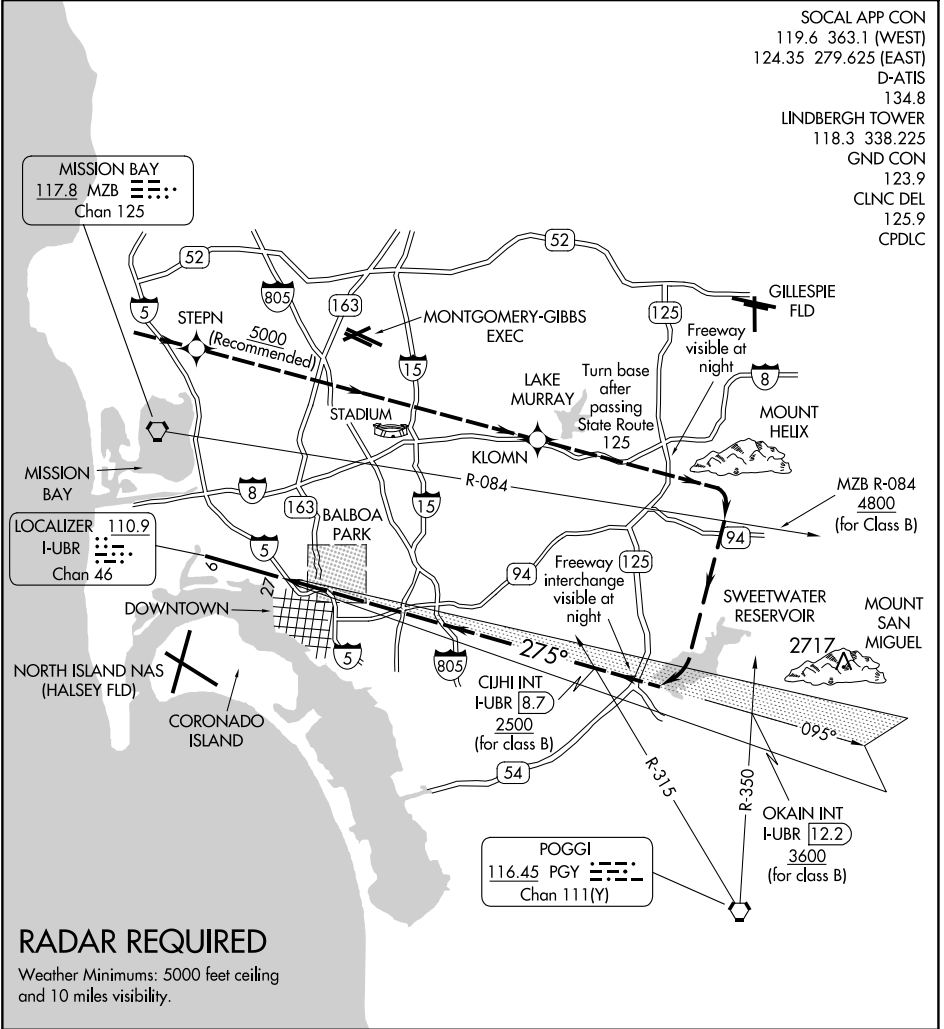

SWEETWATER VISUAL RWY 27

AL-373 (FAA)

SAN DIEGO INTL (SAN)
SAN DIEGO, CALIFORNIA

- SOCAL APP CON
119.6 363.1 (WEST)
- 124.35 279.625 (EAST)
- D-ATIS
134.8
- LINDBERGH TOWER
118.3 338.225
- GND CON
123.9
- CLNC DEL
125.9
- CPDLC

SW-3, 22 FEB 2024 to 21 MAR 2024

SW-3, 22 FEB 2024 to 21 MAR 2024

1	NM	2	3	4	5	6	7	8	9	10	11	12	13	14	15	16	17	18	19
---	----	---	---	---	---	---	---	---	---	----	----	----	----	----	----	----	----	----	----

SWEETWATER VISUAL APPROACH RWY 27

SWEETWATER VISUAL RWY 27

SAN DIEGO, CALIFORNIA
SAN DIEGO INTL (SAN)