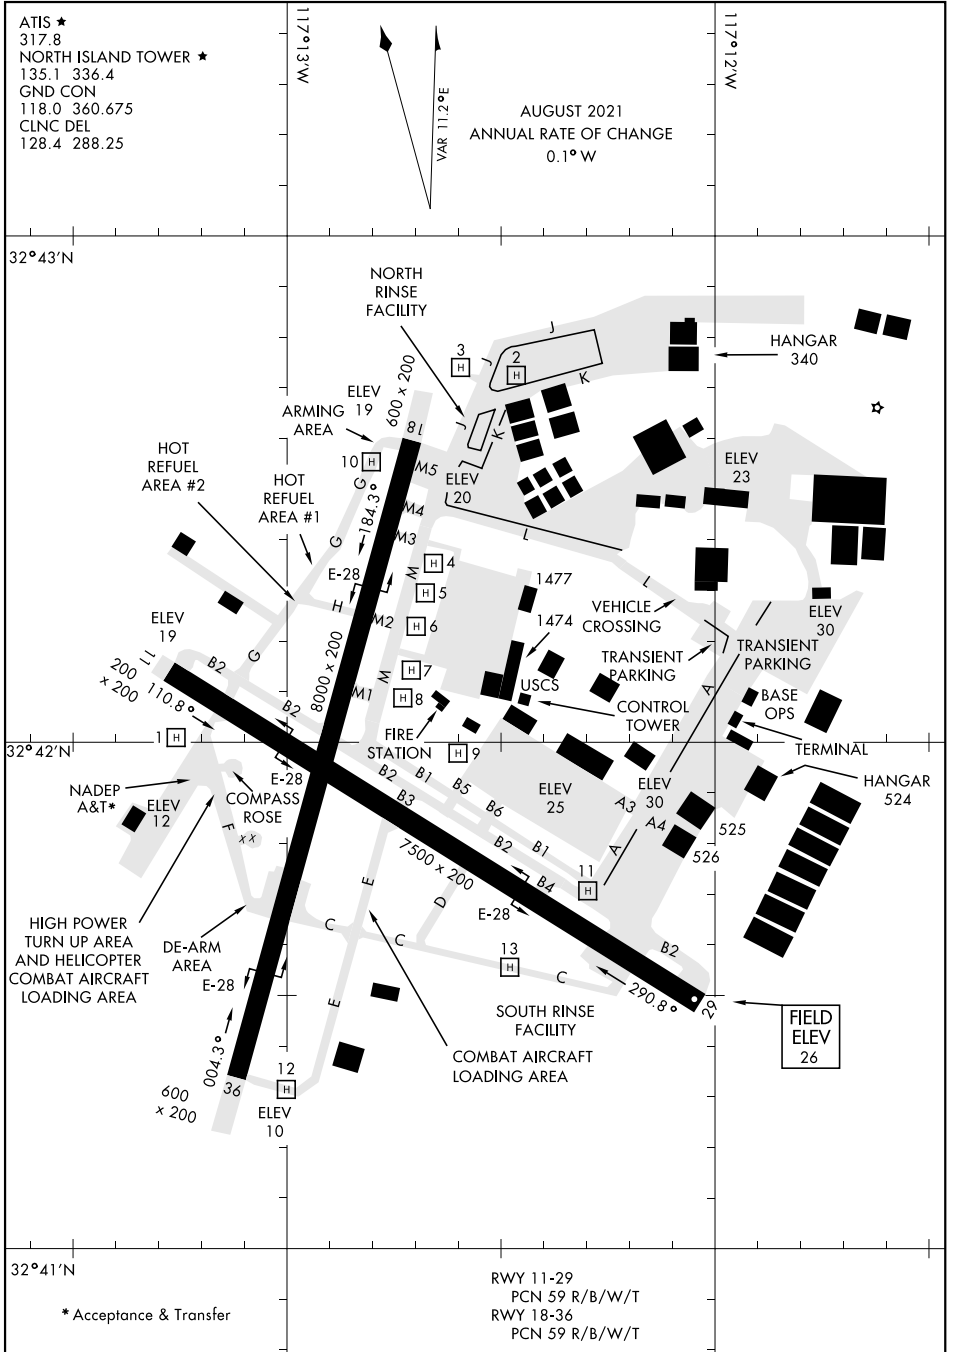

AIRPORT DIAGRAM

AL-374 [USN]

AUGUST 2021
ANNUAL RATE OF CHANGE
0.1°W

SW-3, 22 FEB 2024 to 21 MAR 2024

SW-3, 22 FEB 2024 to 21 MAR 2024

* Acceptance & Transfer

AIRPORT DIAGRAM