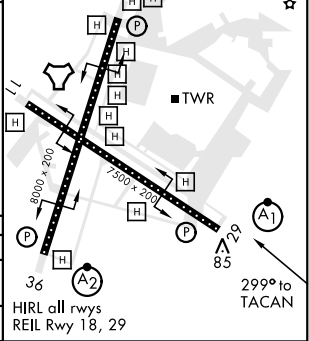

CATEGORY	C	D	E
S-29 *	540-1 514 (600-1)		
CIRCLING	NOT AUTHORIZED		

HI-TACAN Z RWY 29

SW-3, 22 FEB 2024 to 21 MAR 2024

SW-3, 22 FEB 2024 to 21 MAR 2024