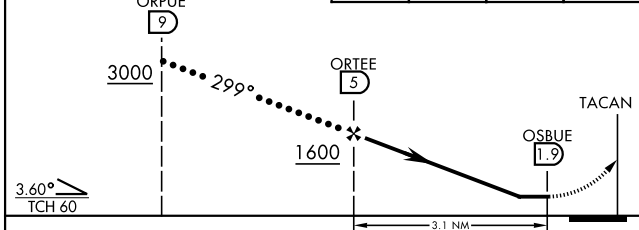

CATEGORY	C	D	E
S-29 *	540-1 514 (600-1)		
CIRCLING	NOT AUTHORIZED		

HI-TACAN Z RWY 29

SW-3, 22 FEB 2024 to 21 MAR 2024

SW-3, 22 FEB 2024 to 21 MAR 2024