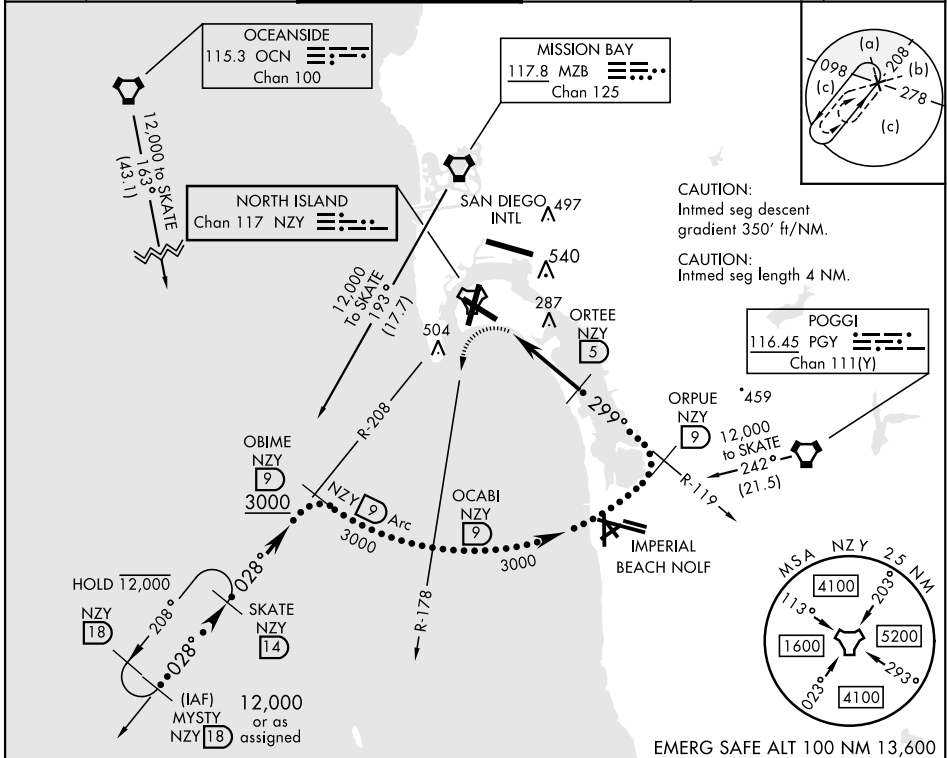

HI-TACAN Z RWY 29

TACAN NZY Chan 117	APCH CRS 299°	Rwy ldg 7500 TDZE 26 Arprt Elev 26
-----------------------	------------------	---

AL-374 [USN]

NORTH ISLAND NAS (HALSEY FIELD) (KNZY)

▼ * When ALS inop, increase vis to 1 3/8 miles.	ALSF-1 	MISSED APPROACH: Climbing left turn to 2000 via NZY TACAN R-178 to OCABI. Arc S on the NZY 9 DME arc to OBIME, then via NZY R-208 to SKATE and hold.
---	------------	--

ATIS * 317.8	SOCAL APP CON 125.15 317.55	TOWER * 135.1 336.4	GND CON 118.0 360.675	CLNC DEL 128.4 288.25	PAR/ASR
-------------------------------	--	--------------------------------------	--	--	----------------

HI-TACAN Z RWY 29

SW-3, 22 FEB 2024 to 21 MAR 2024

SW-3, 22 FEB 2024 to 21 MAR 2024