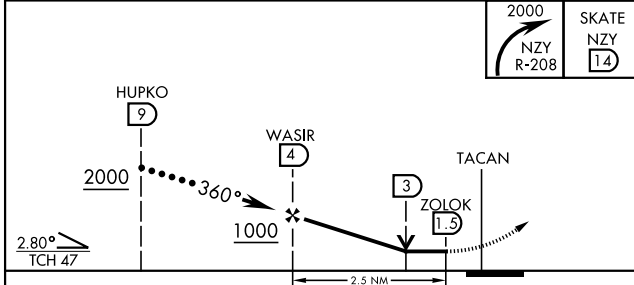

HI-TACAN Z RWY 36

AL-374 [USN]

NORTH ISLAND NAS (HALSEY FIELD) (KNZY)

TACAN NZY Chan 117	APCH CRS 360°	Rwy ldg TDZE 19 Arprt Elev 26
------------------------------	-------------------------	---

<p>▼ * When ALS inop, increase vis to 2 miles.</p>	<p>SALSF A2</p>	<p>MISSED APPROACH: Climbing right turn to 2000 intercept the NZY TACAN R-208 to SKATE and hold.</p>
--	---------------------	--

<p>ATIS ★ 317.8</p>	<p>SOCAL APP CON 125.15 317.55</p>	<p>TOWER ★ 135.1 336.4</p>	<p>GND CON 118.0 360.675</p>	<p>CLNC DEL 128.4 288.25</p>	<p>PAR/ASR</p>
--------------------------------	---	---------------------------------------	---	---	----------------

CAUTION:
Intmd seg length 5 NM.

ELEV	26	TDZE	19
------	----	------	----

CATEGORY	C	D	E
S-36 *	760-1 7/8 741 (800-1 7/8)		
CIRCLING	NOT AUTHORIZED		

SAN DIEGO, CALIFORNIA 32°42'N-117°13'W NORTH ISLAND NAS (HALSEY FIELD) (KNZY)