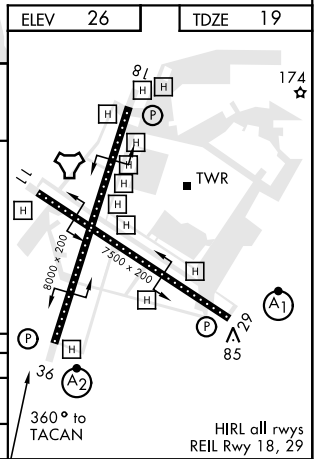

HI-TACAN Z RWY 36

AL-374 [USN]

NORTH ISLAND NAS (HALSEY FIELD) (KNZY)

TACAN NZY Chan 117	APCH CRS 360°	Rwy ldg TDZE 19 Arprt Elev 26
------------------------------	-------------------------	---

<p>▼ * When ALS inop, increase vis to 2 miles.</p>	<p>SALSF A2</p>	<p>MISSED APPROACH: Climbing right turn to 2000 intercept the NZY TACAN R-208 to SKATE and hold.</p>
--	---------------------	--

<p>ATIS ★ 317.8</p>	<p>SOCAL APP CON 125.15 317.55</p>	<p>TOWER ★ 135.1 336.4</p>	<p>GND CON 118.0 360.675</p>	<p>CLNC DEL 128.4 288.25</p>	<p>PAR/ASR</p>
--------------------------------	---	---------------------------------------	---	---	----------------

CAUTION:
Intmd seg length 5 NM.

ELEV	26	TDZE	19
------	----	------	----

CATEGORY	C	D	E
S-36 *	760-1 7/8 741 (800-1 7/8)		
CIRCLING	NOT AUTHORIZED		

SAN DIEGO, CALIFORNIA 32°42'N-117°13'W NORTH ISLAND NAS (HALSEY FIELD) (KNZY)

Amdt 4 05NOV20

HI-TACAN Z RWY 36

SW-3, 22 FEB 2024 to 21 MAR 2024

SW-3, 22 FEB 2024 to 21 MAR 2024