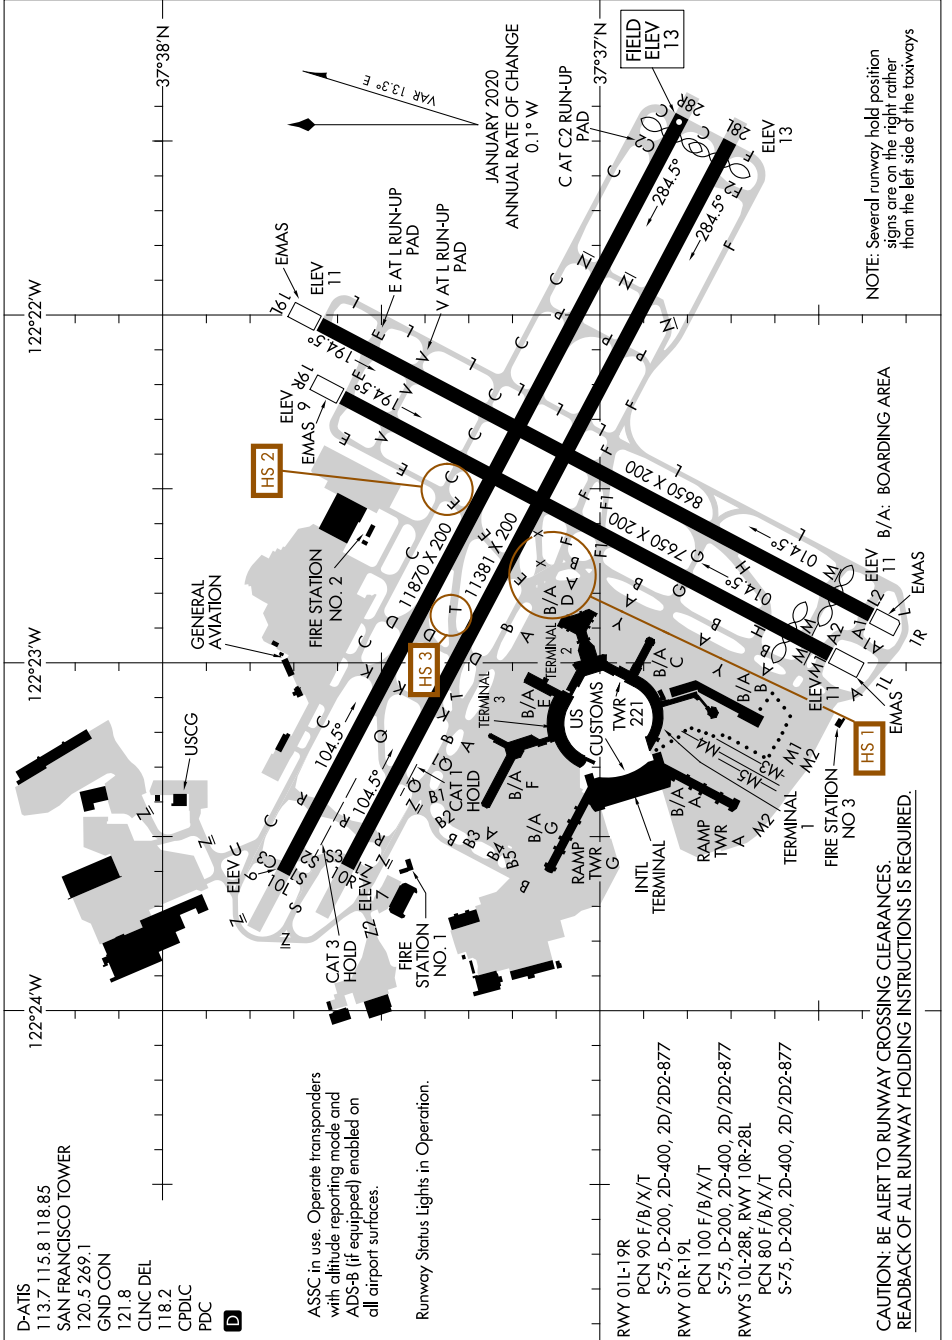

# AIRPORT DIAGRAM

AL-375 (FAA)

SAN FRANCISCO INTL (SFO)  
SAN FRANCISCO, CALIFORNIA

SW-2, 22 FEB 2024 to 21 MAR 2024

SW-2, 22 FEB 2024 to 21 MAR 2024