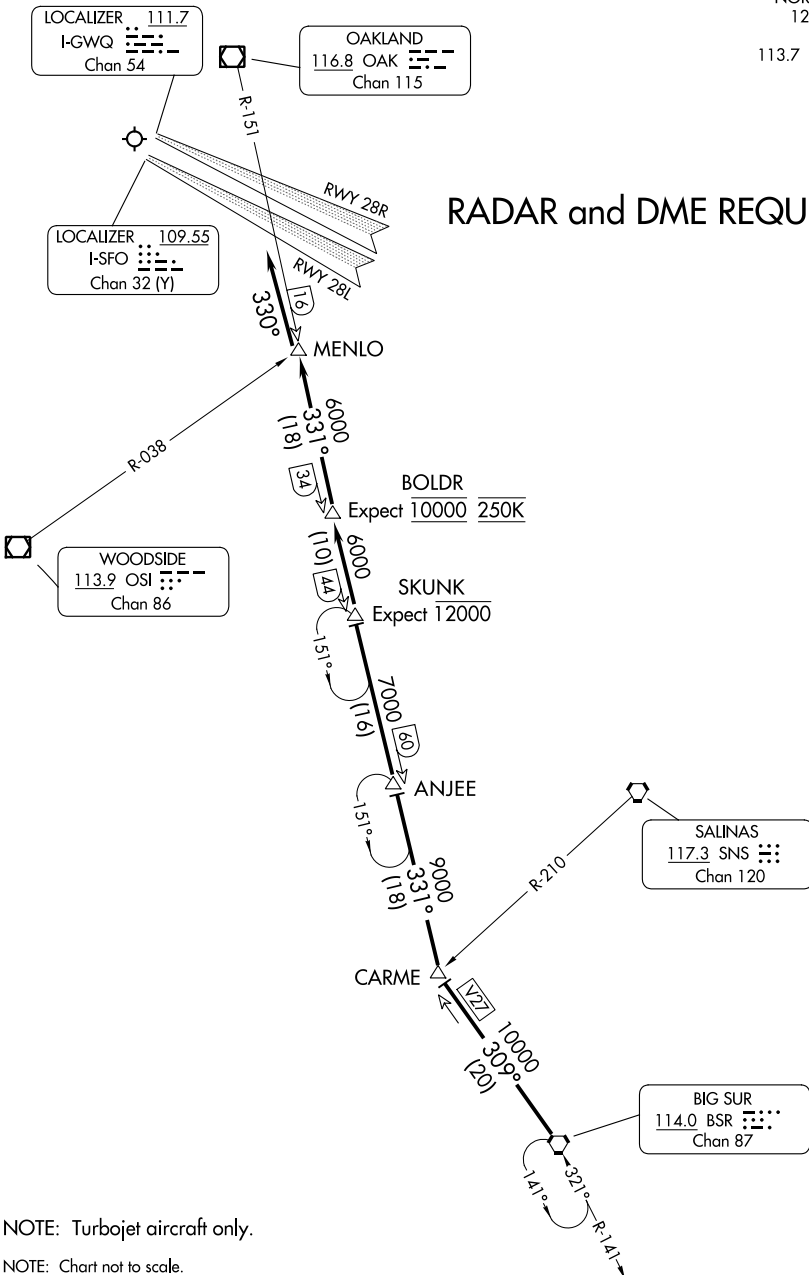

(BSR.BSR3) 23334

# BIG SUR THREE ARRIVAL

AL-375 (FAA)

SAN FRANCISCO INTL (SFO)  
SAN FRANCISCO, CALIFORNIA

OAKLAND CENTER  
125.45 307.3  
NORCAL APP CON  
128.575 254.25  
D-ATIS  
113.7 115.8 118.85

## RADAR and DME REQUIRED

NOTE: Turboprop aircraft only.

NOTE: Chart not to scale.

# BIG SUR THREE ARRIVAL

(BSR.BSR3) 15SEP16

SAN FRANCISCO, CALIFORNIA  
SAN FRANCISCO INTL (SFO)

SW-2, 22 FEB 2024 to 21 MAR 2024

SW-2, 22 FEB 2024 to 21 MAR 2024