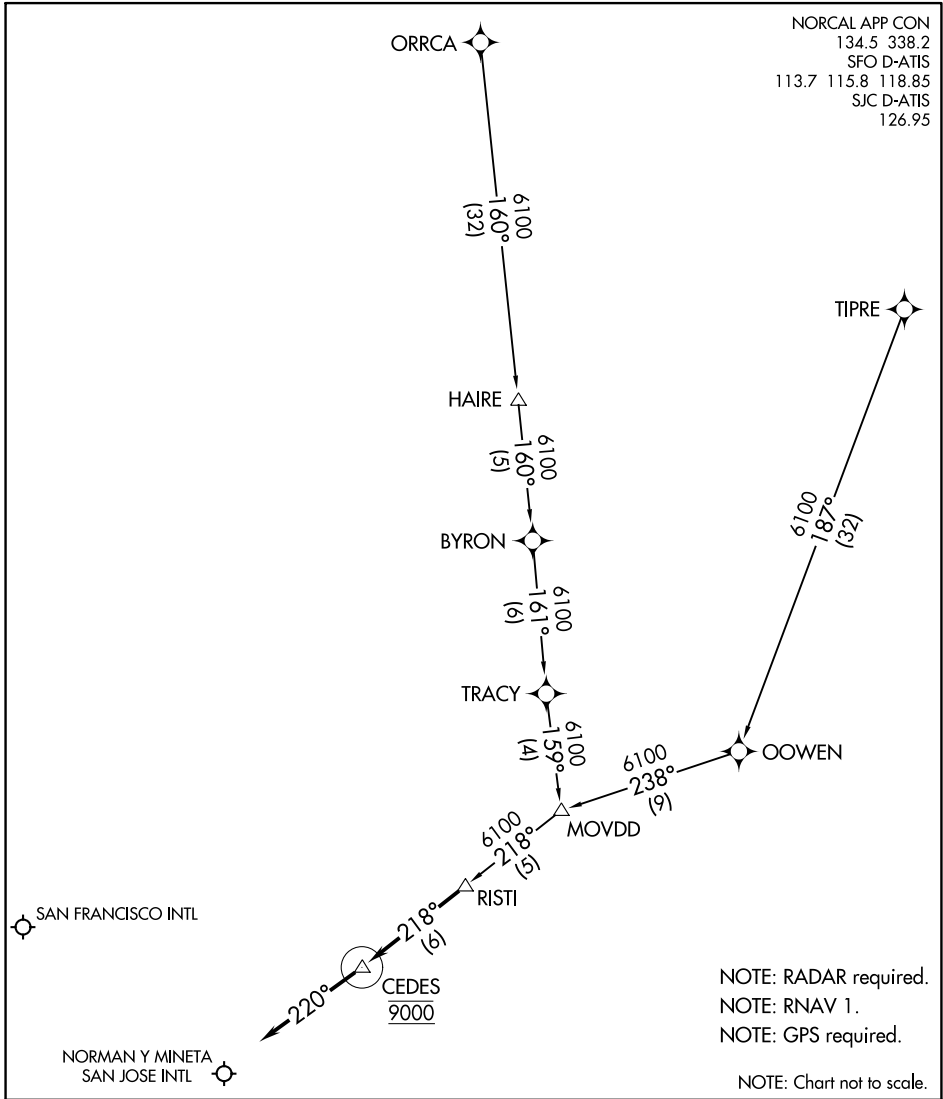

RISTI ONE ARRIVAL (RNAV)

AL-375 (FAA)

SAN FRANCISCO, CALIFORNIA

NORCAL APP CON
 134.5 338.2
 SFO D-ATIS
 113.7 115.8 118.85
 SJC D-ATIS
 126.95

SW-2, 22 FEB 2024 to 21 MAR 2024

SW-2, 22 FEB 2024 to 21 MAR 2024

NOTE: RADAR required.
 NOTE: RNAV 1.
 NOTE: GPS required.

NOTE: Chart not to scale.

ARRIVAL ROUTE DESCRIPTION

ORRCA TRANSITION (ORRCA.RISTI1)

TIPRE TRANSITION (TIPRE.RISTI1)

LANDING KSFO/KSJC: From RISTI on track 218° to cross CEDES at 9000, then on heading 220° or as assigned by ATC. Expect RADAR vectors to final approach course.