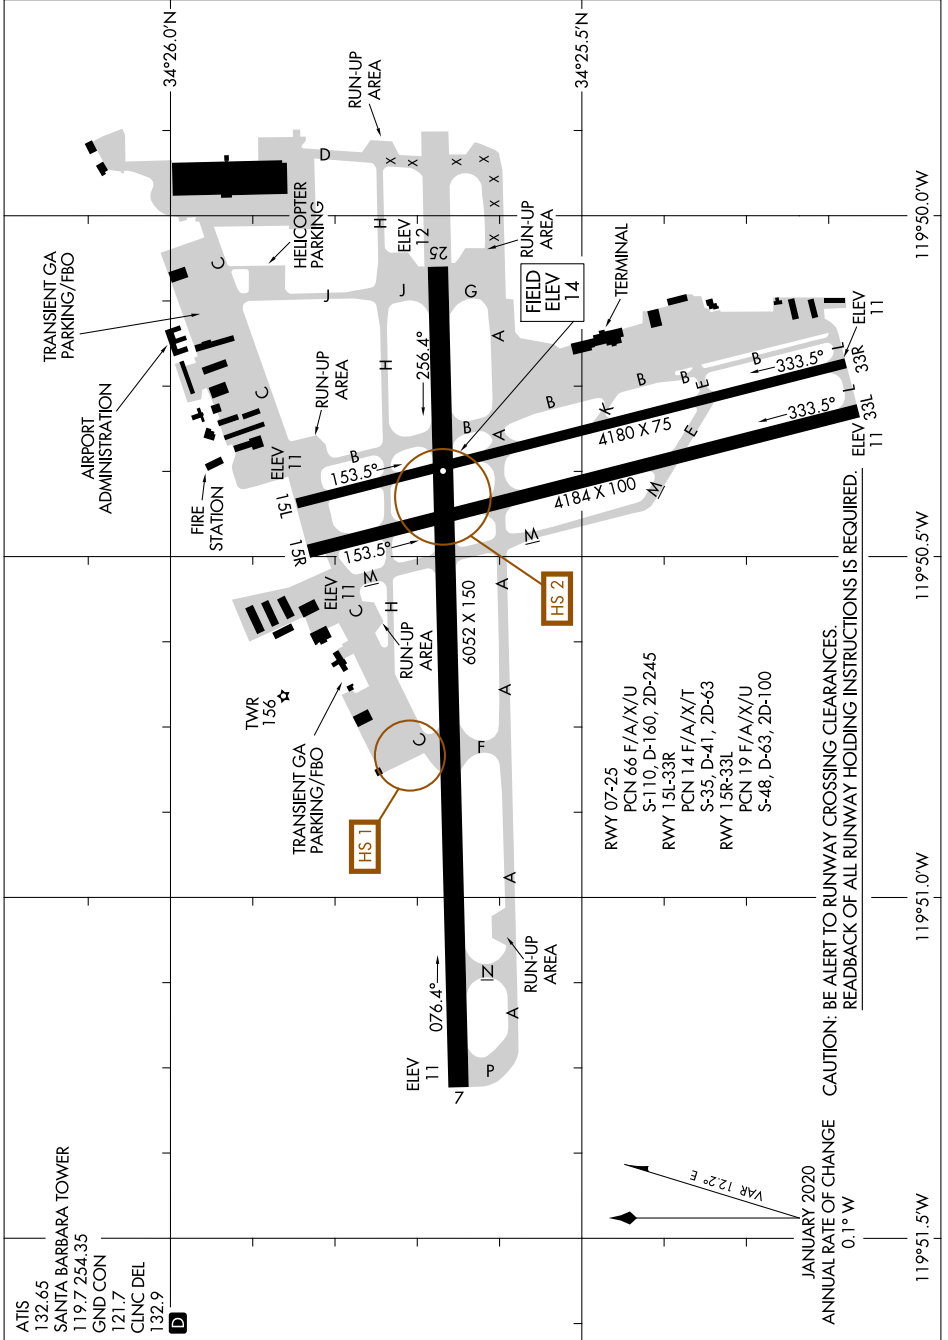

AIRPORT DIAGRAM

AL-378 (FAA)

SANTA BARBARA MUNI (SBA)
SANTA BARBARA, CALIFORNIA

SW-3, 22 FEB 2024 to 21 MAR 2024

SW-3, 22 FEB 2024 to 21 MAR 2024

AIRPORT DIAGRAM

SANTA BARBARA, CALIFORNIA
SANTA BARBARA MUNI (SBA)