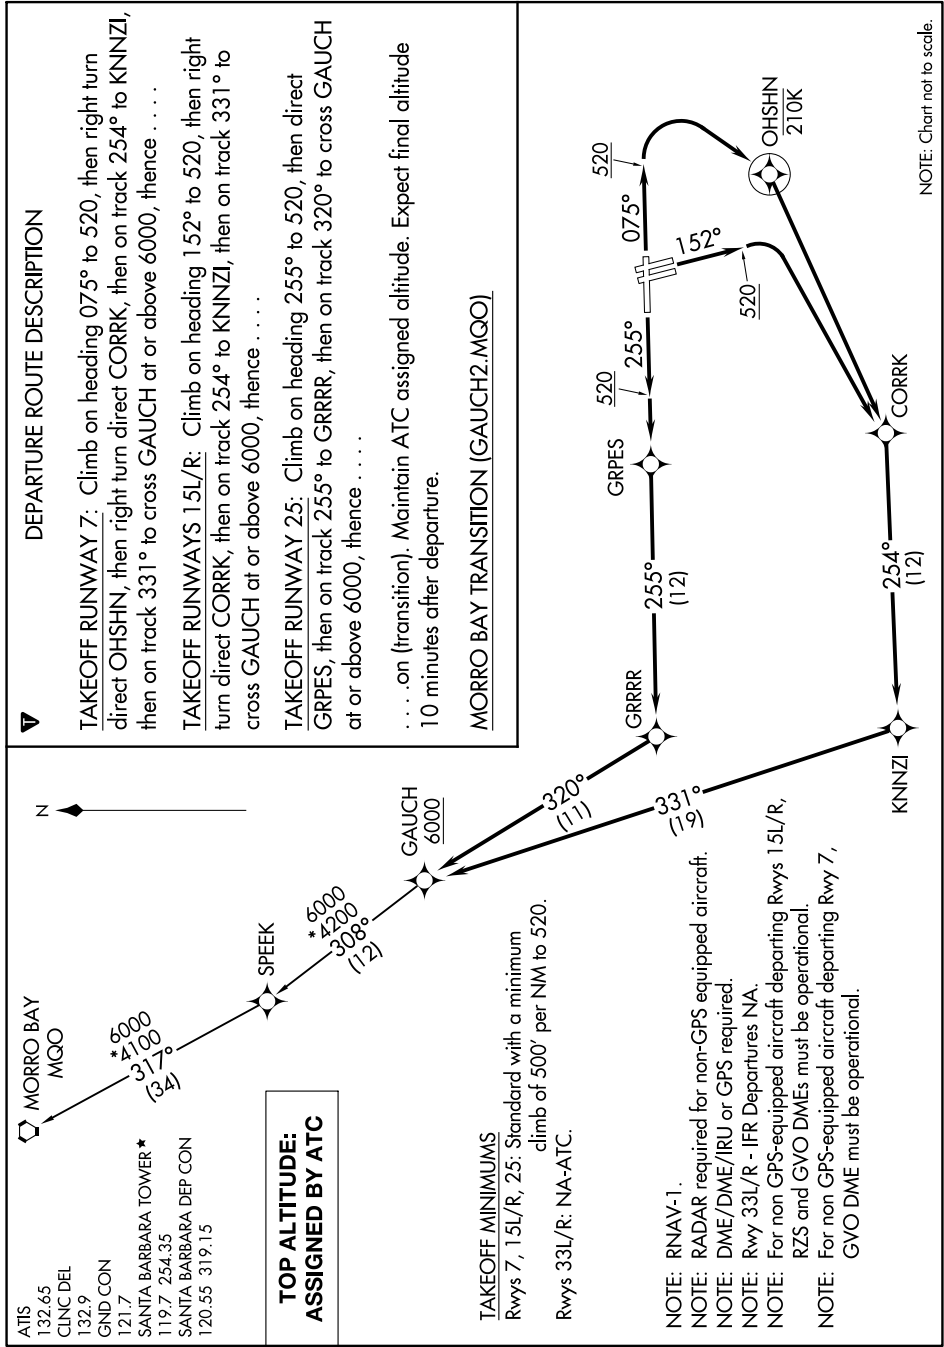

# GAUCH TWO DEPARTURE (RNAV)

AL-378 (FAA)

SW-3, 22 FEB 2024 to 21 MAR 2024

# GAUCH TWO DEPARTURE (RNAV)

SW-3, 22 FEB 2024 to 21 MAR 2024

NOTE: Chart not to scale.