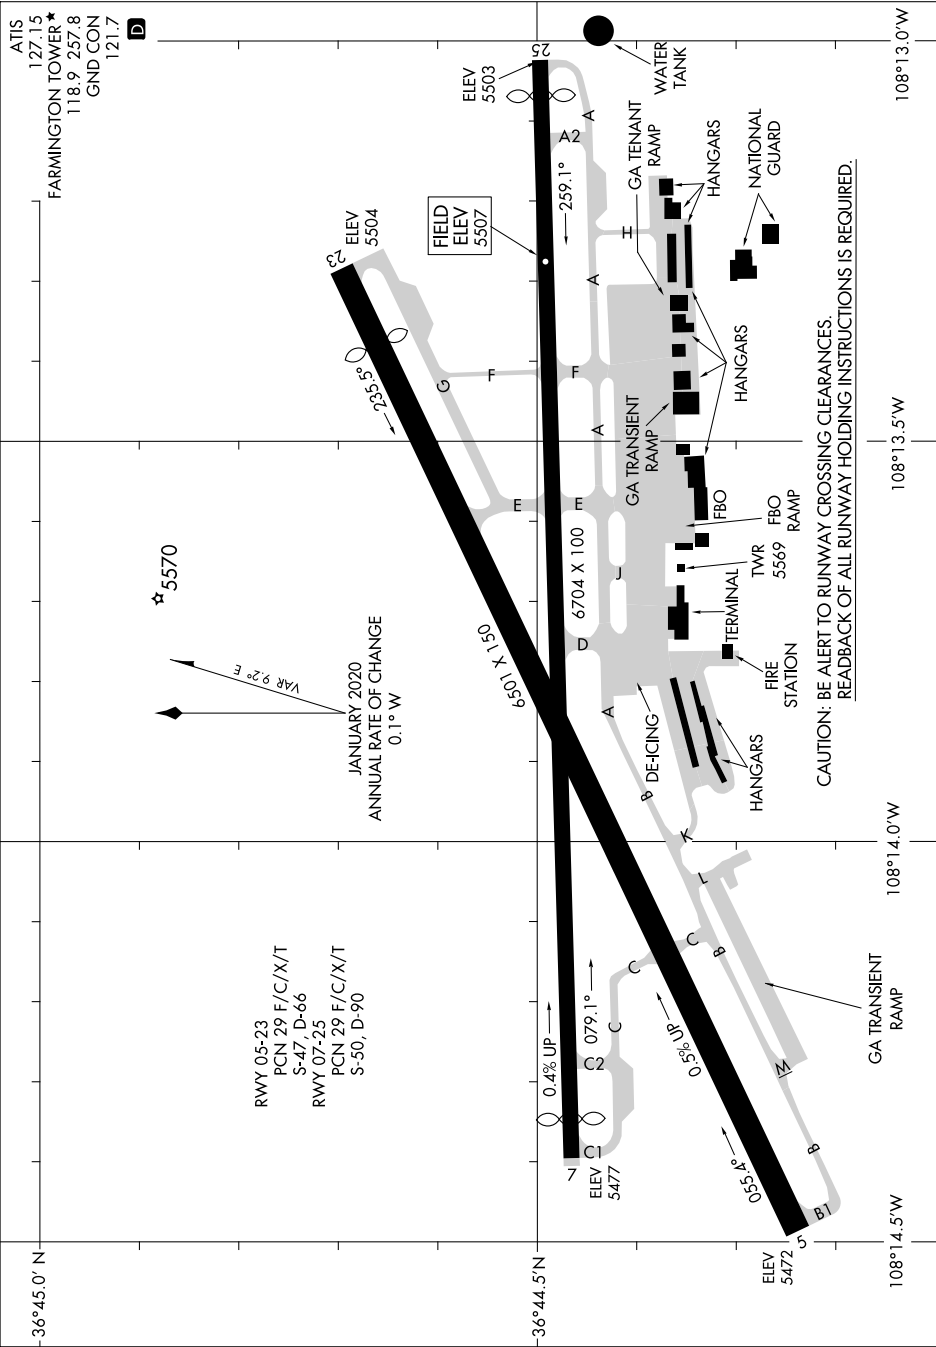

23110

AIRPORT DIAGRAM

AL-493 (FAA)

FOUR CORNERS RGNL (FMN)
FARMINGTON, NEW MEXICO

SW-1, 22 FEB 2024 to 21 MAR 2024

SW-1, 22 FEB 2024 to 21 MAR 2024

CAUTION: BE ALERT TO RUNWAY CROSSING CLEARANCES.
READBACK OF ALL RUNWAY HOLDING INSTRUCTIONS IS REQUIRED.

AIRPORT DIAGRAM

23110

FARMINGTON, NEW MEXICO
FOUR CORNERS RGNL (FMN)