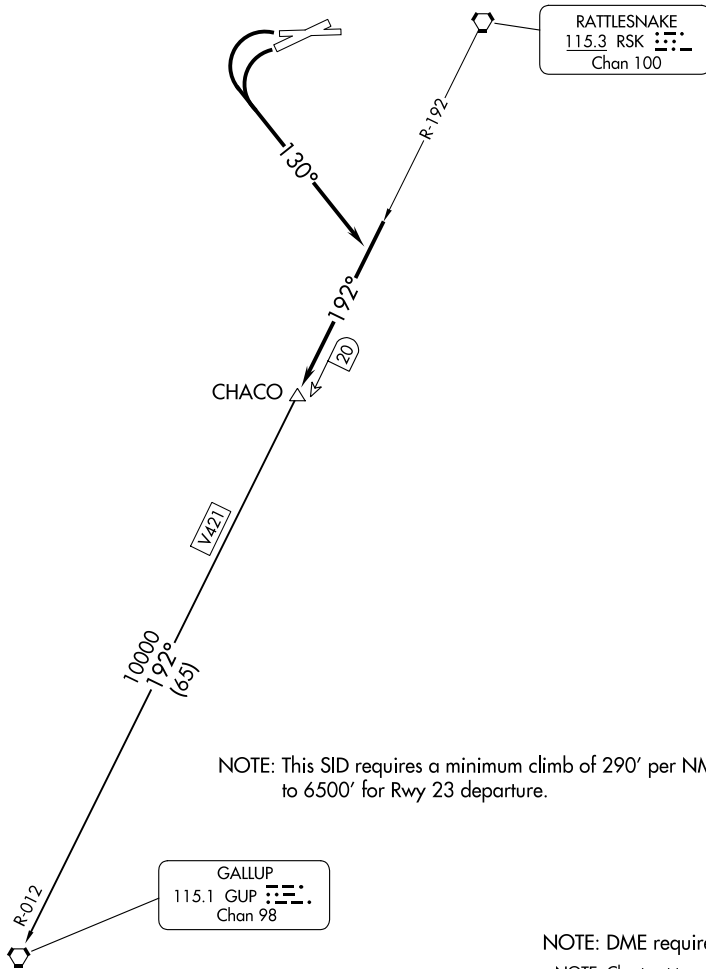

(CHACO1.CHACO) 23334

# CHACO ONE DEPARTURE

AL-493 (FAA)

FOUR CORNERS RGNL (F'MIN)  
FARMINGTON, NEW MEXICO

ATIS  
127.15  
GND CON  
121.7  
FARMINGTON TOWER  
118.9 (CTAF) 257.8  
DENVER CENTER  
118.575 348.7  
UNICOM  
122.95

SW-1, 22 FEB 2024 to 21 MAR 2024

SW-1, 22 FEB 2024 to 21 MAR 2024

## DEPARTURE ROUTE DESCRIPTION

Aircraft departing Runways 23 or 25 turn left heading 130° to intercept RSK R-192 to CHACO. Thence via (assigned route).

GALLUP TRANSITION (CHACO1.GUP): From over CHACO via RSK R-192 and GUP R-012 to GUP VORTAC.