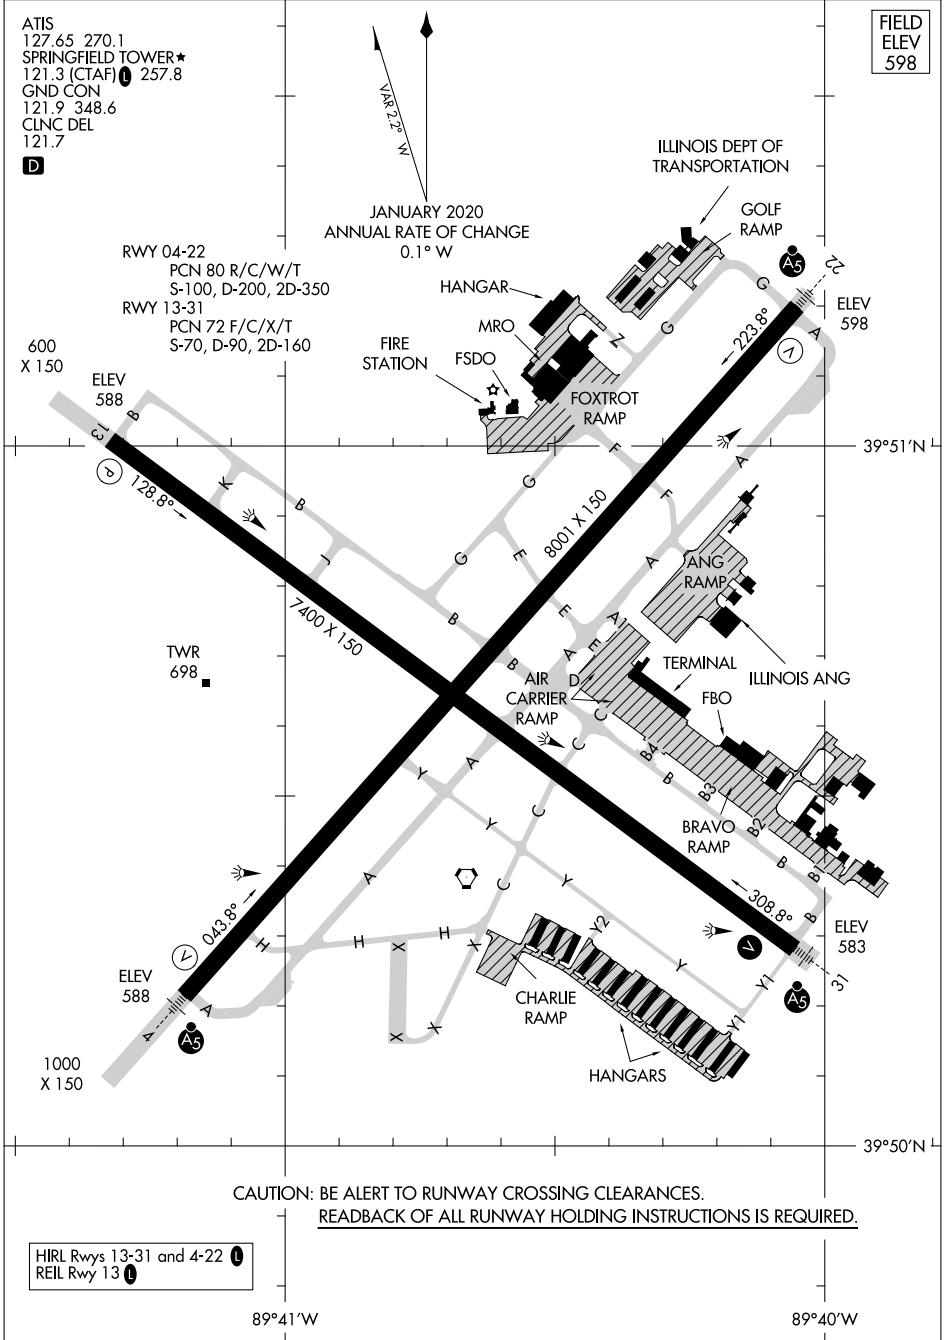

24025

AIRPORT DIAGRAM

ABRAHAM LINCOLN CAPITAL (SPI)
SPRINGFIELD, ILLINOIS

EC-3, 22 FEB 2024 to 21 MAR 2024

EC-3, 22 FEB 2024 to 21 MAR 2024

AIRPORT DIAGRAM

24025

SPRINGFIELD, ILLINOIS
ABRAHAM LINCOLN CAPITAL (SPI)