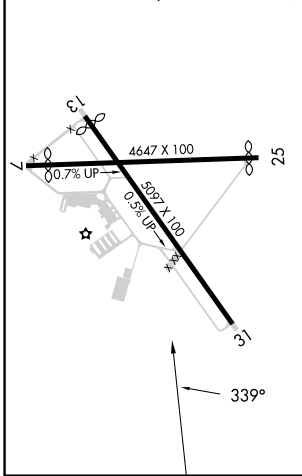

CATEGORY	A	B	C	D
C CIRCLING	1320-1¼ 1073 (1100-1¼)	1340-1½ 1093 (1100-1½)	1720-3 1473 (1500-3)	2100-3 1853 (1900-3)

NW-1, 22 FEB 2024 to 21 MAR 2024

NW-1, 22 FEB 2024 to 21 MAR 2024