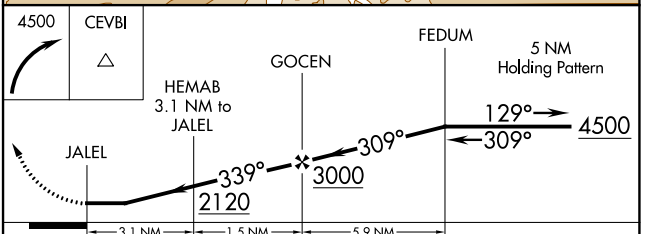

CATEGORY	A	B	C	D
C CIRCLING	1320-1¼ 1073 (1100-1¼)	1340-1½ 1093 (1100-1½)	1720-3 1473 (1500-3)	2100-3 1853 (1900-3)

NW-1, 22 FEB 2024 to 21 MAR 2024

NW-1, 22 FEB 2024 to 21 MAR 2024