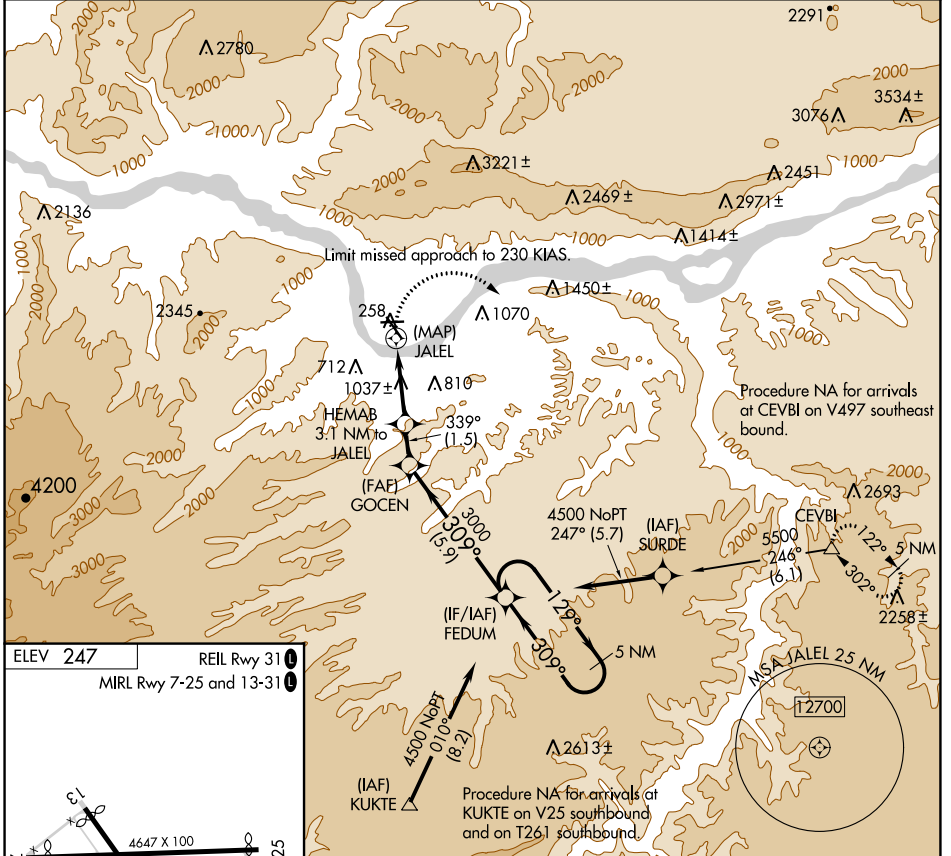

APP CRS	Rwy Idg	N/A
339°	TDZE	N/A
	Apt Elev	247

RNAV (GPS)-A

COLUMBIA GORGE RGNL/THE DALLES MUNI (DLS)

⚠ Circling to Rwy 7, 31 NA at night. When local altimeter setting not received, procedure NA. Circling NA for Cat D north of Rwy 7 and northeast of Rwy 31. DME/DME RNP-0.3 NA.

⚠ MISSED APPROACH: Climbing right turn to 4500 direct CEVBI and hold.

ASOS 135.175	SEATTLE CENTER 119.65 257.6	UNICOM 123.0 (CTAF) 0
------------------------	---------------------------------------	---------------------------------

ELEV 247	REIL Rwy 31
	MIRL Rwy 7-25 and 13-31

CATEGORY	A	B	C	D
C CIRCLING	1320-1¼ 1073 (1100-1¼)	1340-1½ 1093 (1100-1½)	1720-3 1473 (1500-3)	2100-3 1853 (1900-3)

NW-1, 22 FEB 2024 to 21 MAR 2024

NW-1, 22 FEB 2024 to 21 MAR 2024