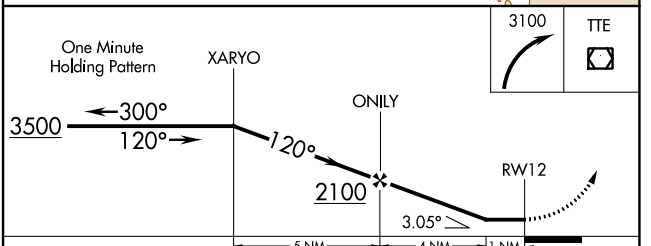

APP CRS	Rwy Idg	5960
120°	TDZE	437
	Apt Elev	442

GPS RWY 12

PORTERVILLE MUNI (PTV)

NA MISSED APPROACH: Climbing right turn to 3100 direct TTE VOR/DME and hold.

AWOS-3PT 134.625	BAKERSFIELD APP CON * 120.5	UNICOM 122.8 (CTAF)
----------------------------	---------------------------------------	-------------------------------

CATEGORY	A	B	C	D
S-12	800-1 363 (400-1)			800-1¼ 363 (400-1¼)
CIRCLING	880-1 438 (500-1)	900-1 458 (500-1)	940-1½ 498 (500-1½)	1080-2 638 (700-2)

SW-2, 22 FEB 2024 to 21 MAR 2024

SW-2, 22 FEB 2024 to 21 MAR 2024