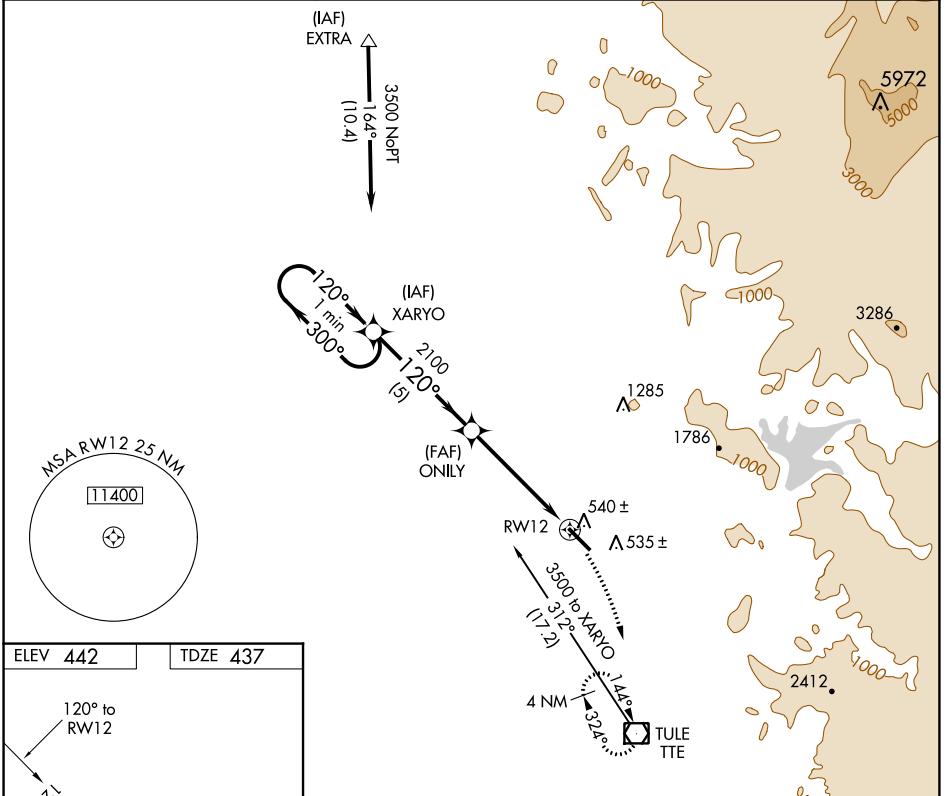

APP CRS	Rwy Idg	5960
120°	TDZE	437
	Apt Elev	442

GPS RWY 12

PORTERVILLE MUNI (PTV)

NA MISSED APPROACH: Climbing right turn to 3100 direct TTE VOR/DME and hold.

AWOS-3PT 134.625	BAKERSFIELD APP CON * 120.5	UNICOM 122.8 (CTAF)
----------------------------	---------------------------------------	-------------------------------

CATEGORY	A	B	C	D
S-12	800-1 363 (400-1)			800-1¼ 363 (400-1¼)
CIRCLING	880-1 438 (500-1)	900-1 458 (500-1)	940-1½ 498 (500-1½)	1080-2 638 (700-2)

SW-2, 22 FEB 2024 to 21 MAR 2024

SW-2, 22 FEB 2024 to 21 MAR 2024