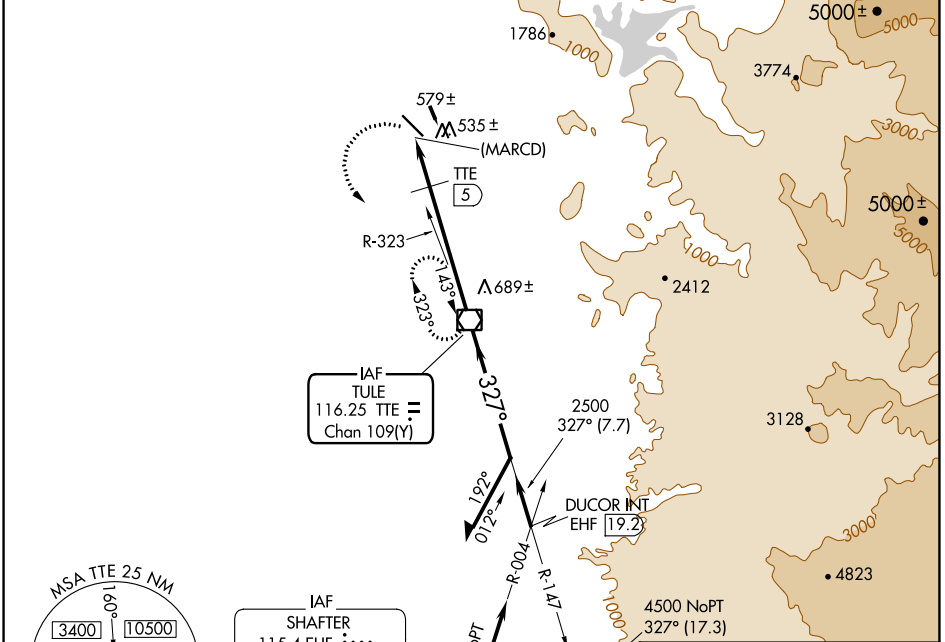

VOR/DME TTE <b>116.25</b> Chan <b>109(Y)</b>	APP CRS <b>327°</b>	Rwy Idg TDZE Apt Elev <b>N/A</b> <b>N/A</b> <b>442</b>
--	------------------------	---

**VOR or GPS-A**  
PORTERVILLE MUNI (P'TV)

MISSED APPROACH: Climbing left turn to 3100 direct TTE VOR/DME and hold.

AWOS-3PT <b>134.625</b>	BAKERFIELD APP CON* <b>120.5</b>	UNICOM <b>122.8 (CTAF)</b>
----------------------------	-------------------------------------	-------------------------------

CATEGORY	A	B	C	D
CIRCLING	980-1	538 (600-1)	980-1½ 538 (600-1½)	1000-2 558 (600-2)
DME MINIMA				
CIRCLING	880-1 438 (500-1)	900-1 458 (500-1)	940-1½ 498 (500-1½)	1080-2 638 (700-2)

SW-2, 22 FEB 2024 to 21 MAR 2024

SW-2, 22 FEB 2024 to 21 MAR 2024