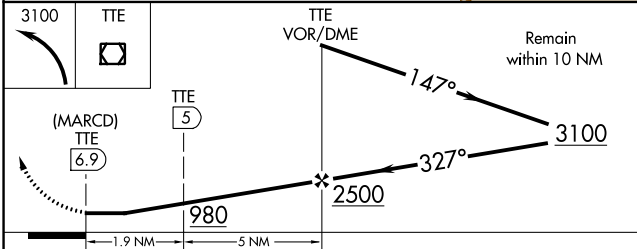

VOR/DME TTE <b>116.25</b> Chan <b>109(Y)</b>	APP CRS <b>327°</b>	Rwy Idg TDZE Apt Elev <b>N/A</b> <b>N/A</b> <b>442</b>
--	------------------------	---

**VOR or GPS-A**  
PORTERVILLE MUNI (P'TV)

MISSED APPROACH: Climbing left turn to 3100 direct TTE VOR/DME and hold.

AWOS-3PT <b>134.625</b>	BAKERFIELD APP CON* <b>120.5</b>	UNICOM <b>122.8 (CTAF)</b>
----------------------------	-------------------------------------	-------------------------------

CATEGORY	A	B	C	D
CIRCLING	980-1	538 (600-1)	980-1½ 538 (600-1½)	1000-2 558 (600-2)
DME MINIMA				
CIRCLING	880-1 438 (500-1)	900-1 458 (500-1)	940-1½ 498 (500-1½)	1080-2 638 (700-2)