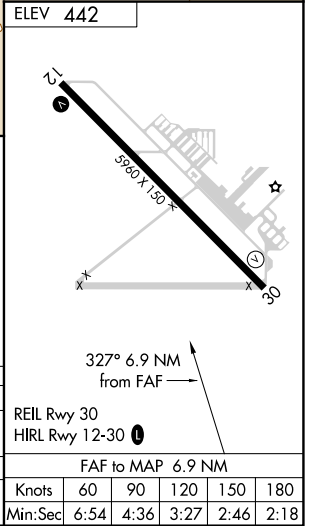

SW-2, 22 FEB 2024 to 21 MAR 2024

SW-2, 22 FEB 2024 to 21 MAR 2024