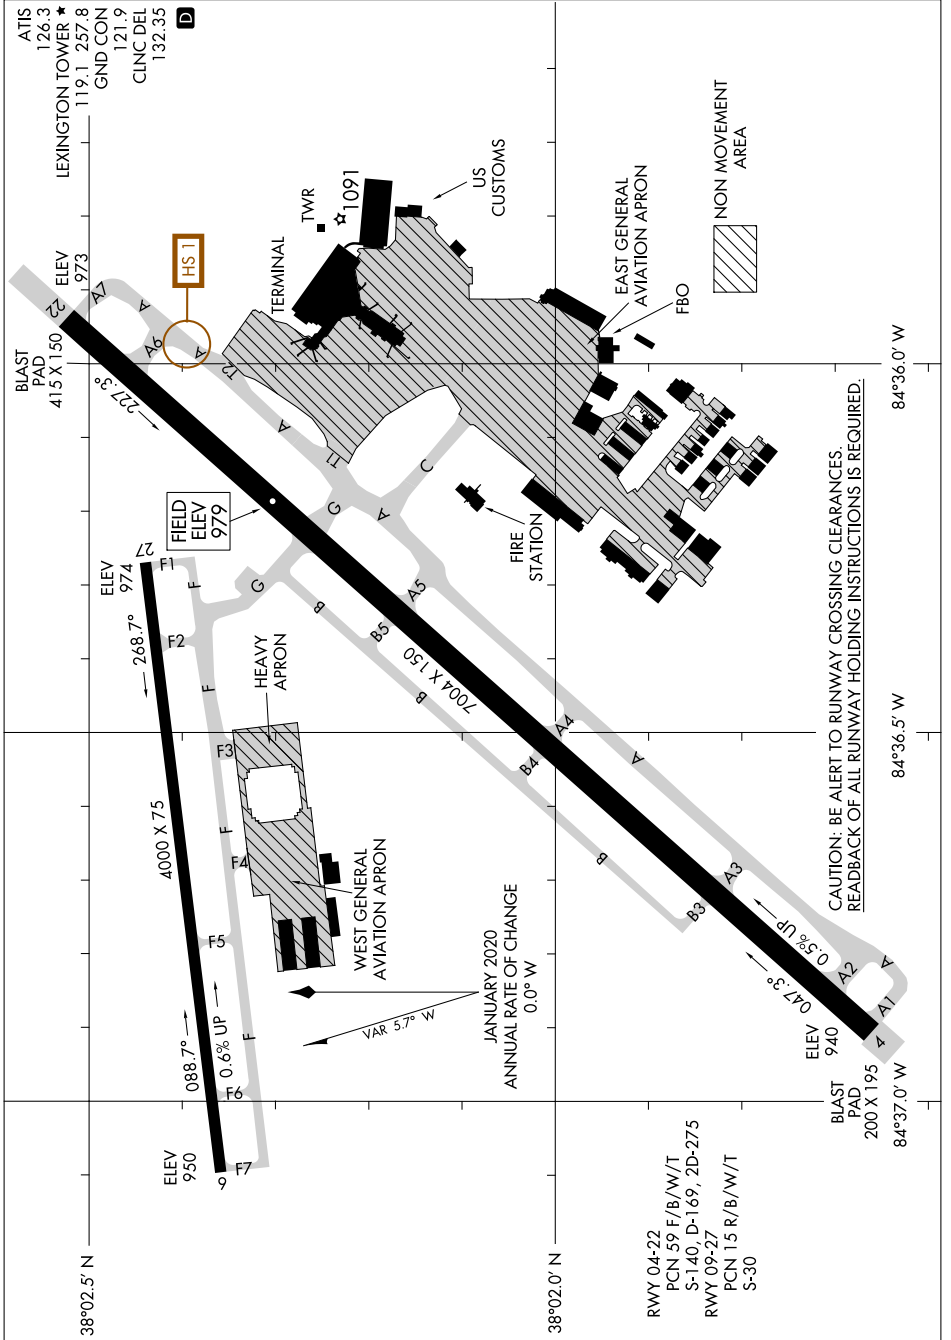

AIRPORT DIAGRAM

AL-697 (FAA)

BLUE GRASS (LEX)
LEXINGTON, KENTUCKY

SE-1, 22 FEB 2024 to 21 MAR 2024

SE-1, 22 FEB 2024 to 21 MAR 2024

AIRPORT DIAGRAM

LEXINGTON, KENTUCKY
BLUE GRASS (LEX)