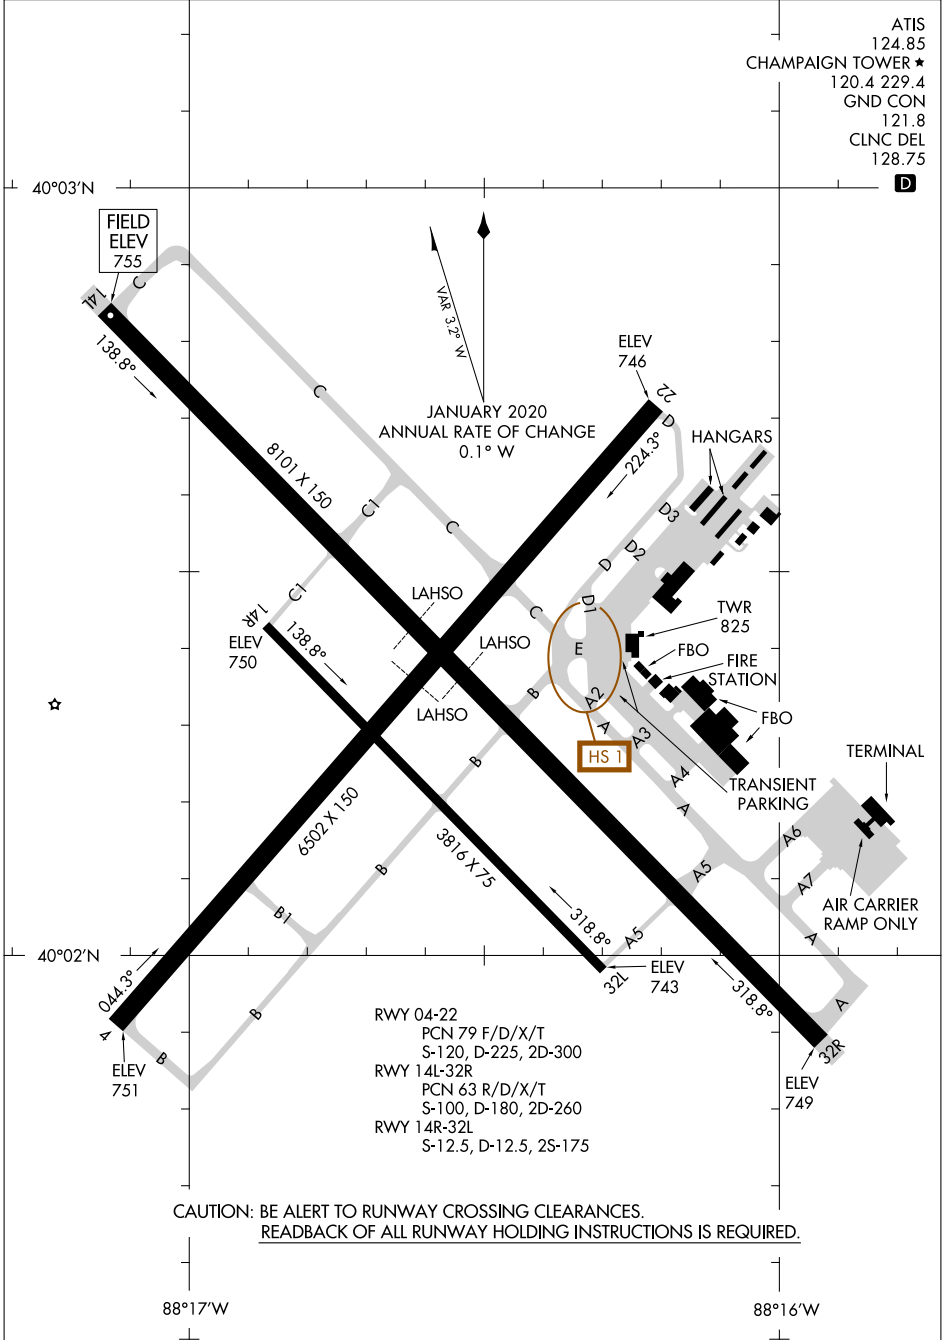

22027

AIRPORT DIAGRAM

AL-709 (FAA)

UNIVERSITY OF ILLINOIS/WILLARD (CMI)
CHAMPAIGN/URBANA, ILLINOIS

ATIS 124.85
 CHAMPAIGN TOWER ★ 120.4 229.4
 GND CON 121.8
 CLNC DEL 128.75

D

EC-3, 22 FEB 2024 to 21 MAR 2024

EC-3, 22 FEB 2024 to 21 MAR 2024

AIRPORT DIAGRAM

22027

CHAMPAIGN/URBANA, ILLINOIS
UNIVERSITY OF ILLINOIS/WILLARD (CMI)