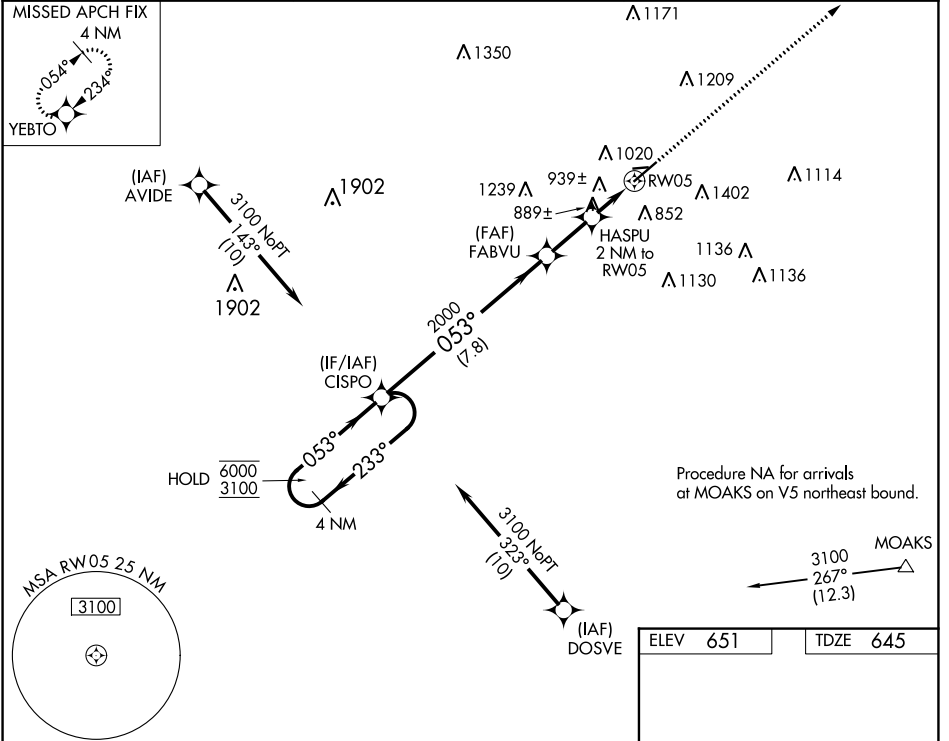

WAAS CH 45829 W05A	APP CRS 053°	Rwy Idg TDZE Apt Elev	6100 645 651
--	------------------------	-----------------------------	---

RNAV (GPS) RWY 5

MIDDLETOWN RGNL/HOOK FLD (MWO)

RNP APCH.		MISSED APPROACH: Climb to 3100 direct YEBTO and hold.
AWOS-3PT 120.025	COLUMBUS APP CON 118.85 269.275	UNICOM 123.0 (CTAF) 0

ELEV	651	TDZE	645
------	-----	------	-----

CATEGORY	A	B	C	D
LP MDA	1140-1	495 (500-1)	1140-1 ³ / ₈	495 (500-1 ³ / ₈)
LNVA MDA	1200-1	555 (600-1)	1200-1 ⁵ / ₈	555 (600-1 ⁵ / ₈)
CIRCLING	1380-1	729 (800-1)	1720-3 1069 (1100-3)	1840-3 1189 (1200-3)

MIRL Rwy 5-23 0
REIL Rws 5 and 23 0

EC-2, 22 FEB 2024 to 21 MAR 2024

EC-2, 22 FEB 2024 to 21 MAR 2024