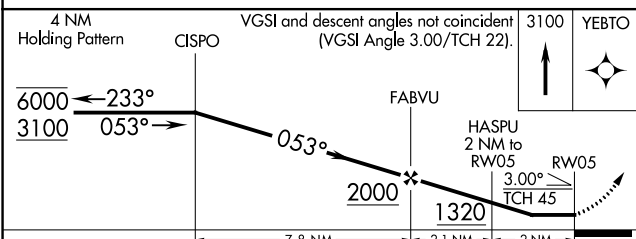

WAAS CH 45829 W05A	APP CRS 053°	Rwy Idg TDZE Apt Elev	6100 645 651
--	------------------------	-----------------------------	---

RNAV (GPS) RWY 5

MIDDLETOWN RGNL/HOOK FLD (MWO)

RNP APCH.		MISSED APPROACH: Climb to 3100 direct YEBTO and hold.
AWOS-3PT 120.025	COLUMBUS APP CON 118.85 269.275	UNICOM 123.0 (CTAF) 0

ELEV	651	TDZE	645
------	-----	------	-----

CATEGORY	A	B	C	D
LP MDA	1140-1	495 (500-1)	1140-1 ³ / ₈	495 (500-1 ³ / ₈)
LNVA MDA	1200-1	555 (600-1)	1200-1 ⁵ / ₈	555 (600-1 ⁵ / ₈)
CIRCLING	1380-1	729 (800-1)	1720-3 1069 (1100-3)	1840-3 1189 (1200-3)